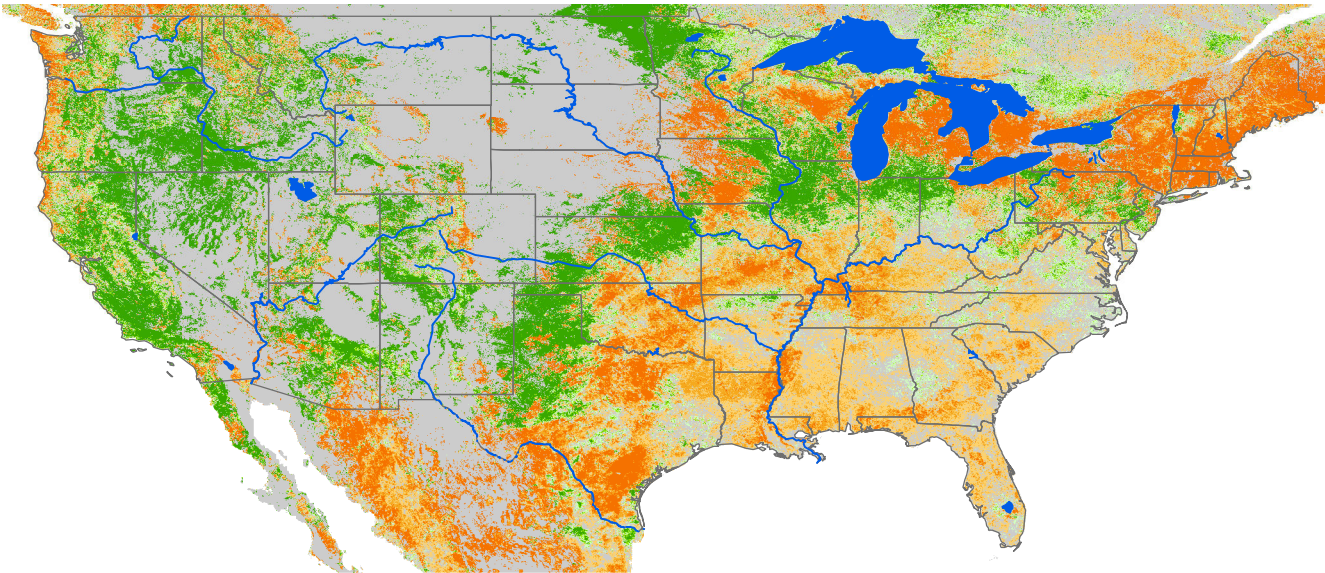

Seasonal Cumulative ET Anomaly

01 Apr - 06 Apr 2006

ET Anomaly (%)

 State  Water Body  River