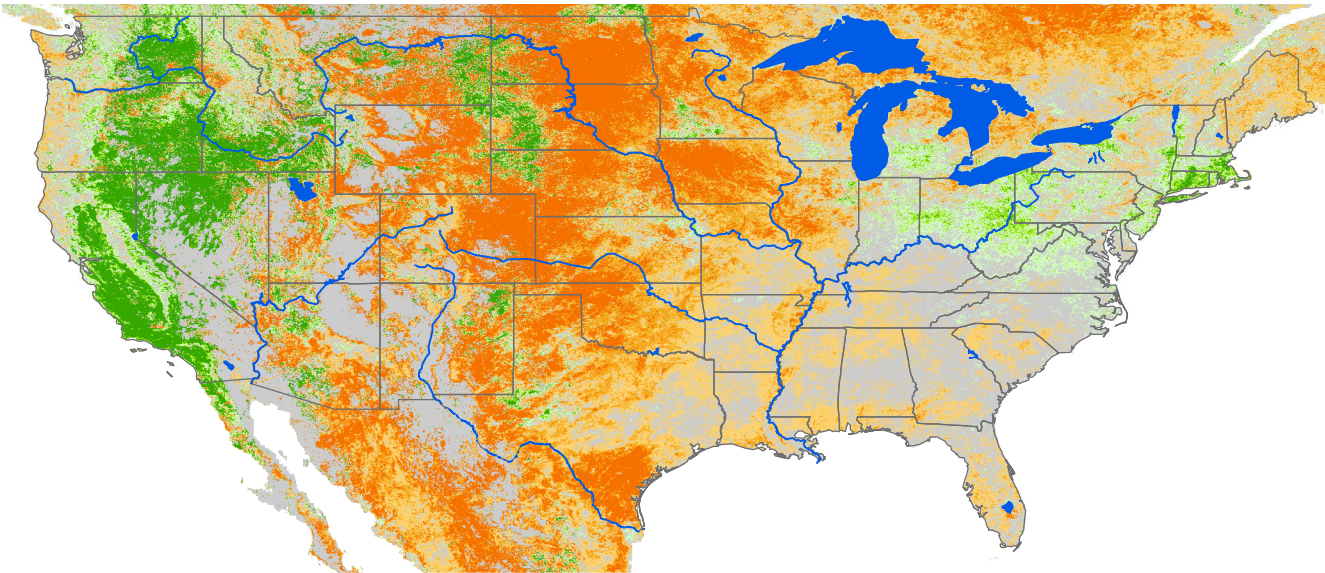

# Seasonal Cumulative ET Anomaly

## 01 Apr - 08 May 2006

### ET Anomaly (%)

State Water Body River