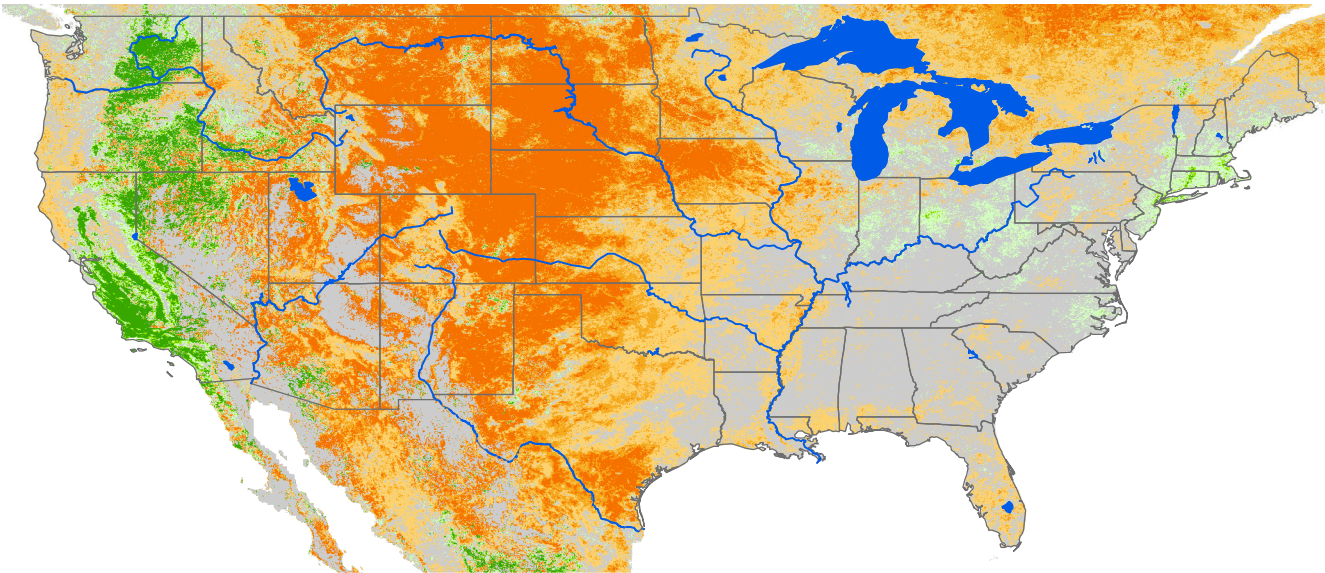

Seasonal Cumulative ET Anomaly

01 Apr - 09 Jun 2006

ET Anomaly (%)

State Water Body River