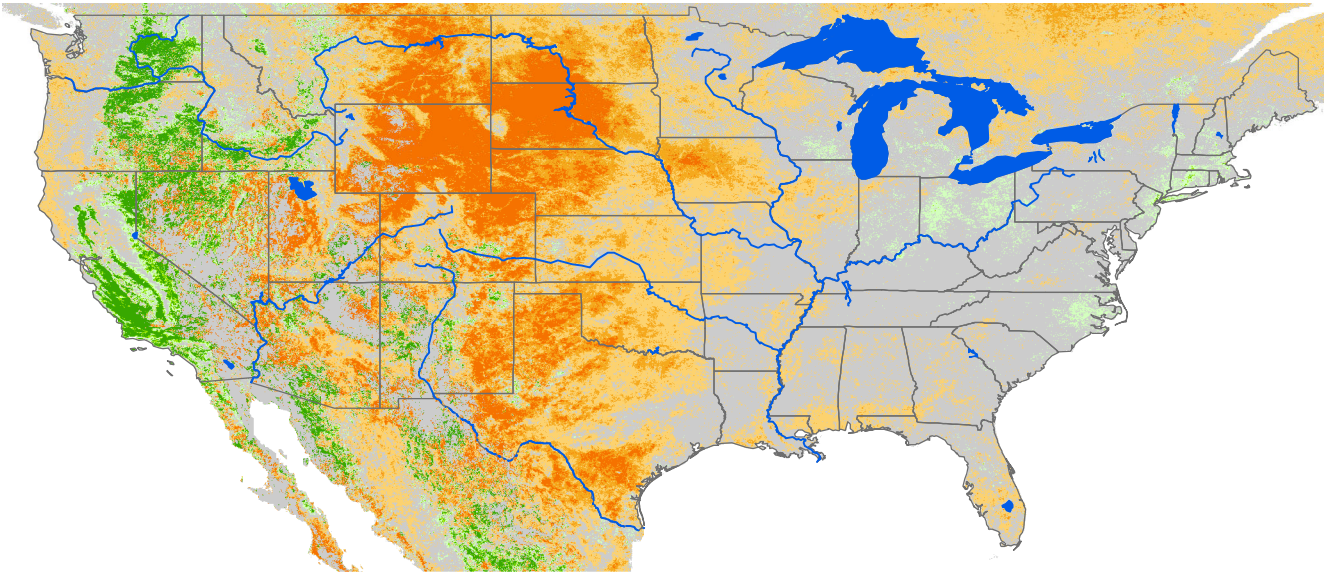

Seasonal Cumulative ET Anomaly

01 Apr - 11 Jul 2006

ET Anomaly (%)

State Water Body River