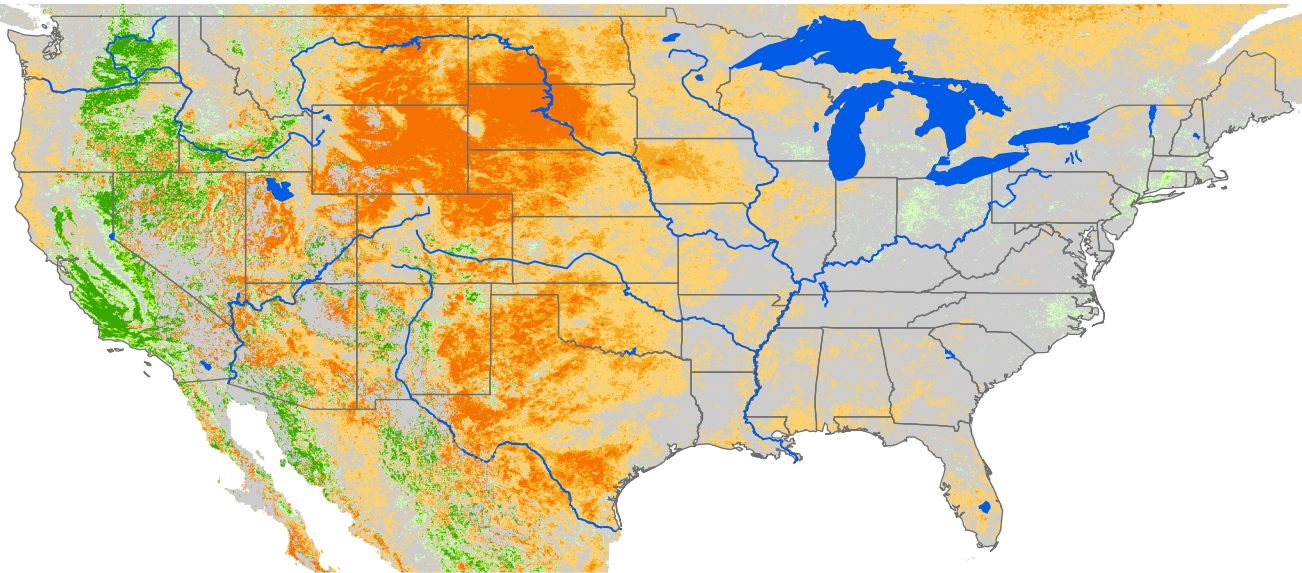

Seasonal Cumulative ET Anomaly

01 Apr - 19 Jul 2006

ET Anomaly (%)

State Water Body River