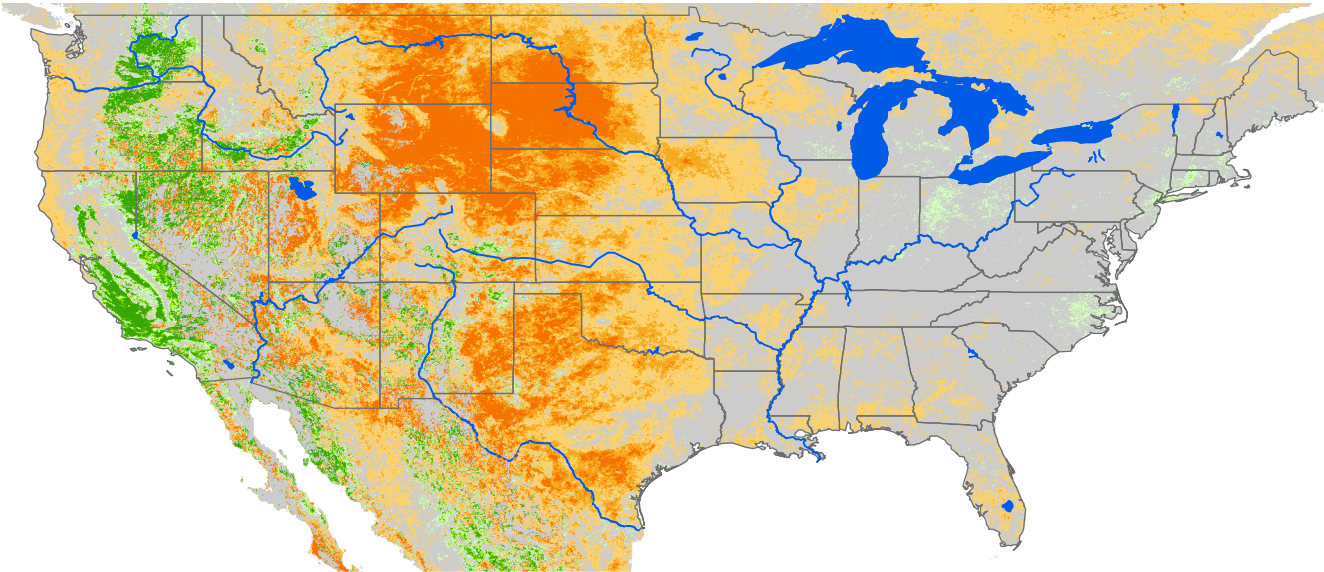

Seasonal Cumulative ET Anomaly

01 Apr - 27 Jul 2006

ET Anomaly (%)

State Water Body River