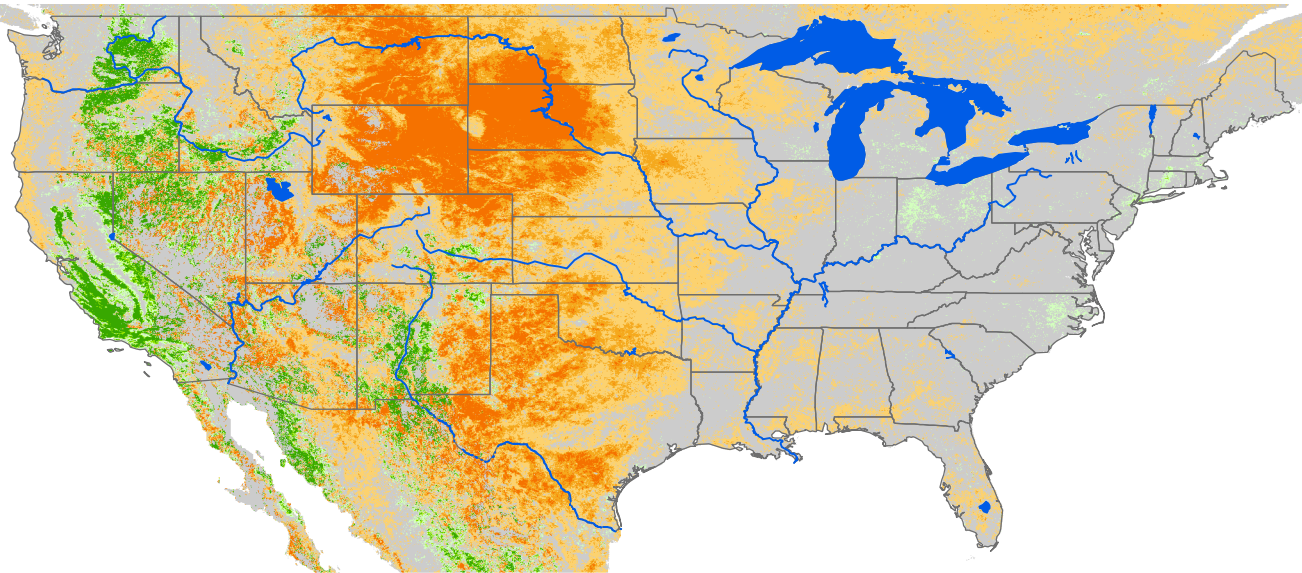

# Seasonal Cumulative ET Anomaly

## 01 Apr - 04 Aug 2006

### ET Anomaly (%)

State Water Body River