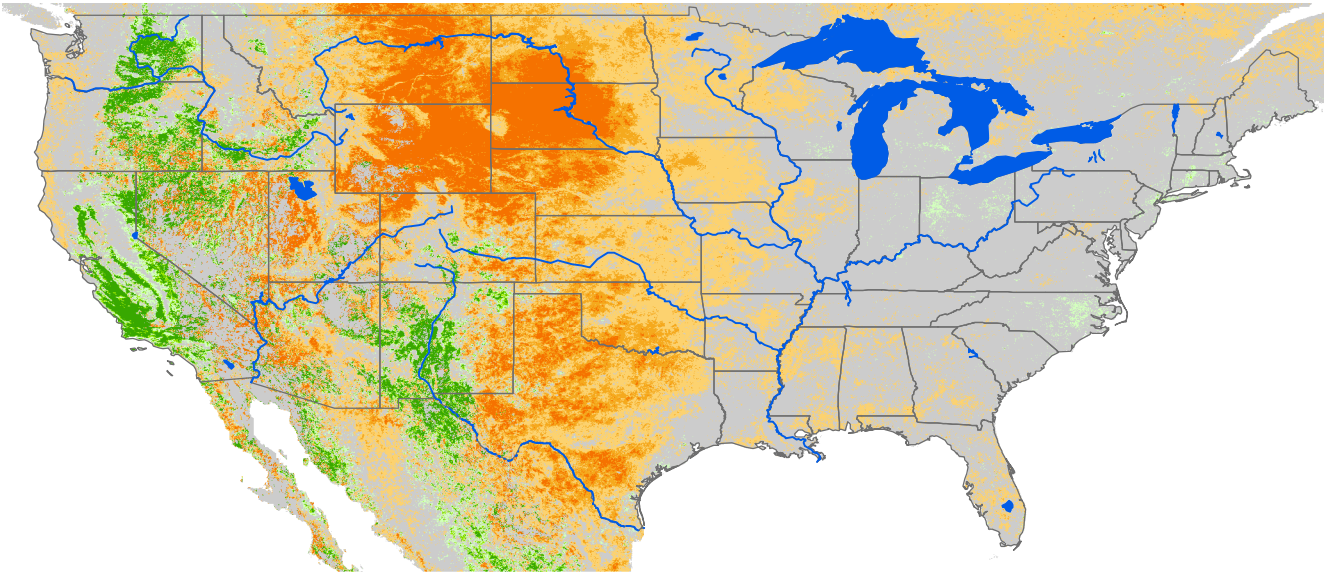

Seasonal Cumulative ET Anomaly

01 Apr - 20 Aug 2006

ET Anomaly (%)

State Water Body River