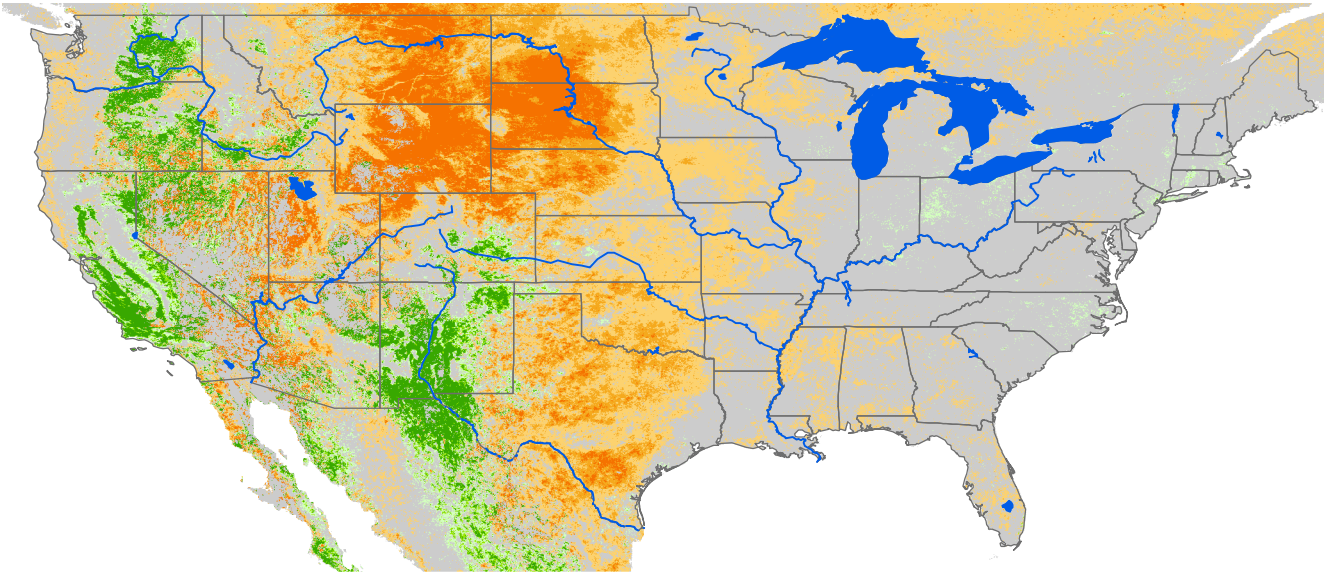

# Seasonal Cumulative ET Anomaly

## 01 Apr - 21 Sep 2006

### ET Anomaly (%)

State Water Body River