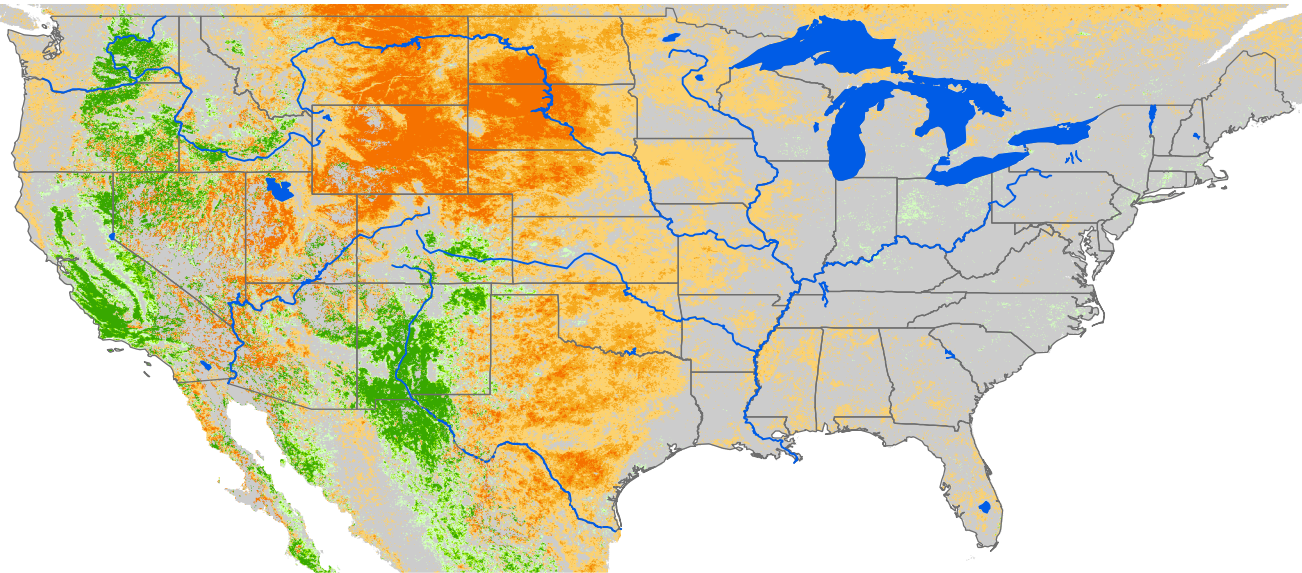

Seasonal Cumulative ET Anomaly

01 Apr - 29 Sep 2006

ET Anomaly (%)

□ State Water Body River