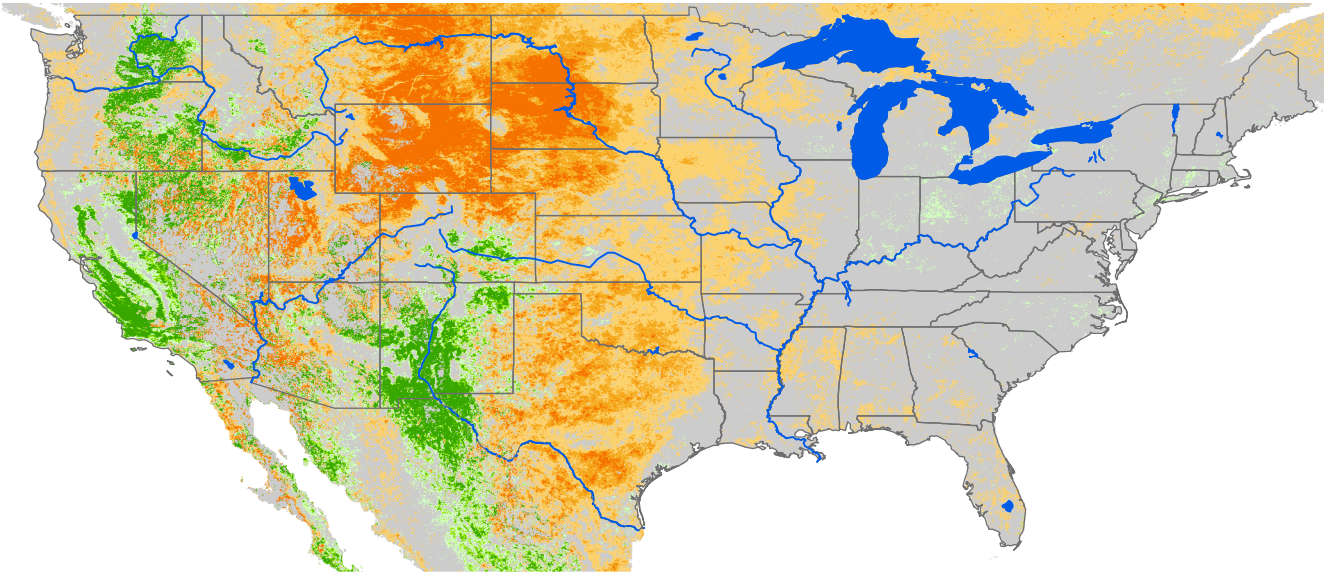

# Seasonal Cumulative ET Anomaly

## 01 Apr - 07 Oct 2006

### ET Anomaly (%)

State Water Body River