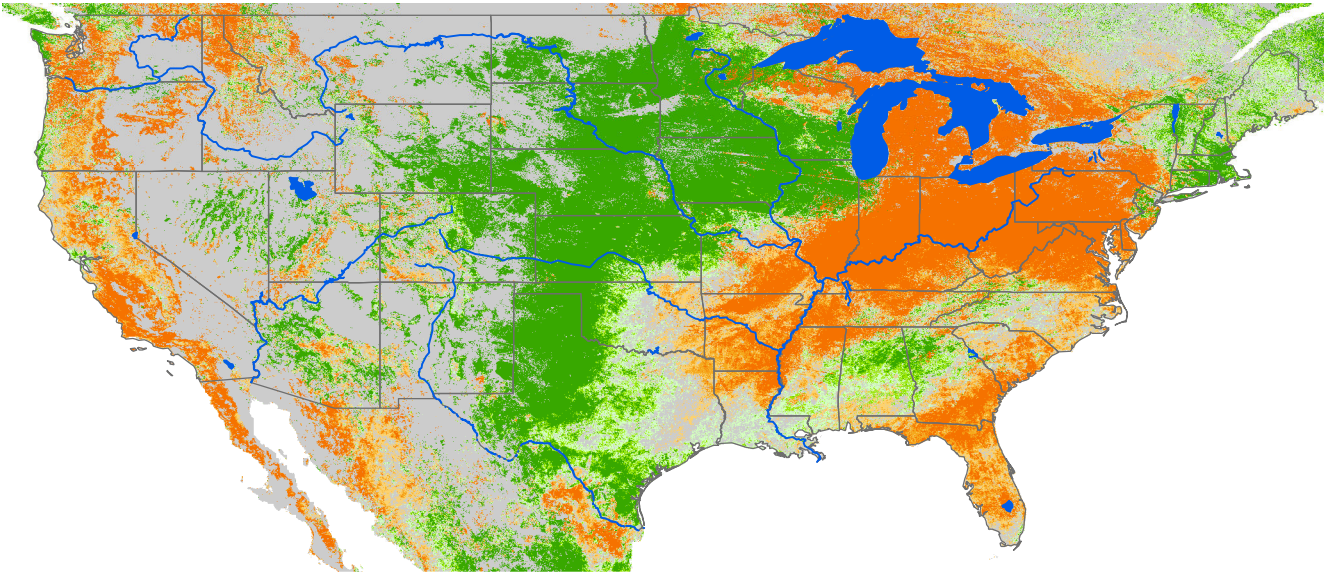

Seasonal Cumulative ET Anomaly

01 Apr - 06 Apr 2007

ET Anomaly (%)

State Water Body River