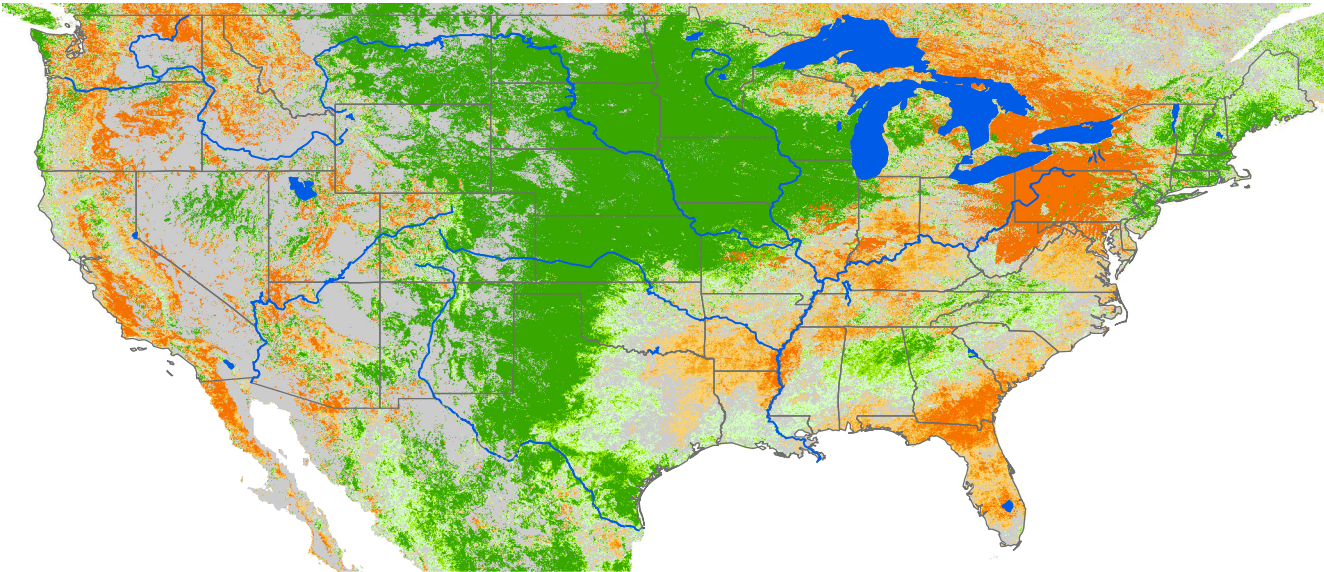

Seasonal Cumulative ET Anomaly

01 Apr - 14 Apr 2007

ET Anomaly (%)

State Water Body River