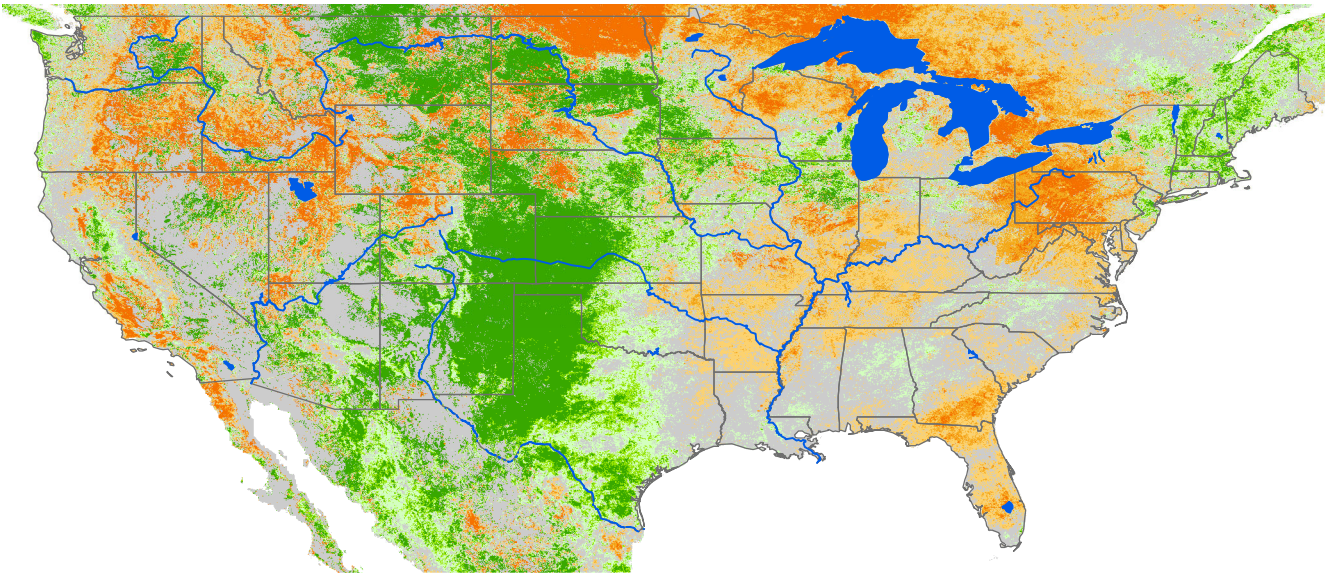

Seasonal Cumulative ET Anomaly

01 Apr - 08 May 2007

ET Anomaly (%)

State Water Body River