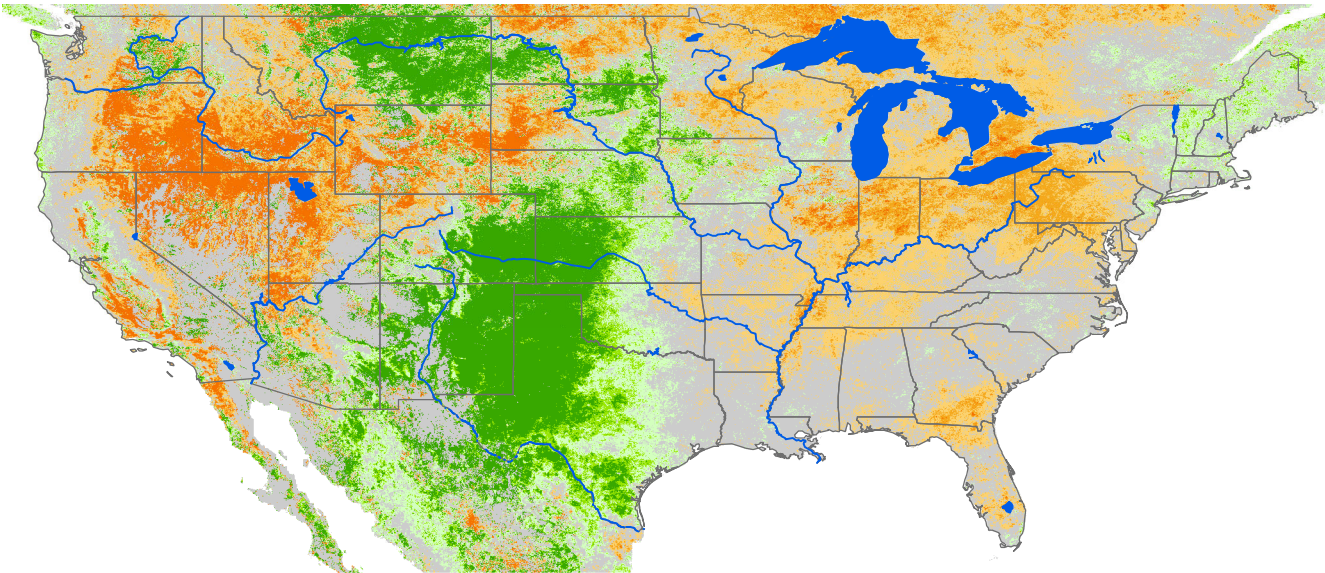

Seasonal Cumulative ET Anomaly

01 Apr - 01 Jun 2007

ET Anomaly (%)

□ State Water Body River