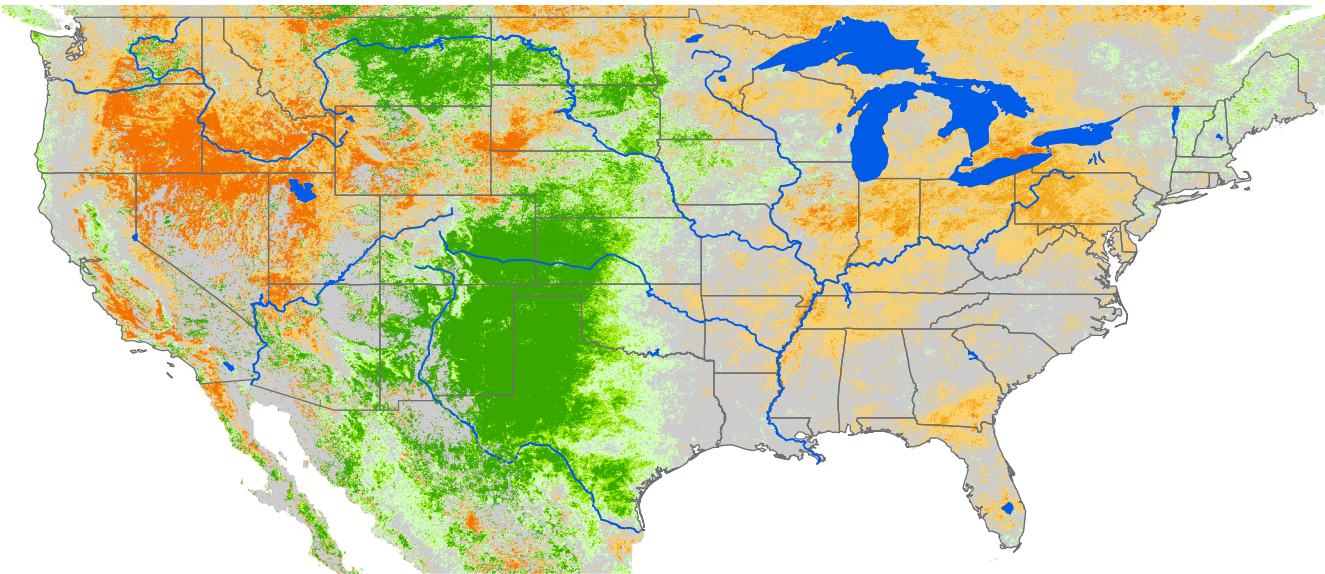

Seasonal Cumulative ET Anomaly

01 Apr - 09 Jun 2007

ET Anomaly (%)

State Water Body River