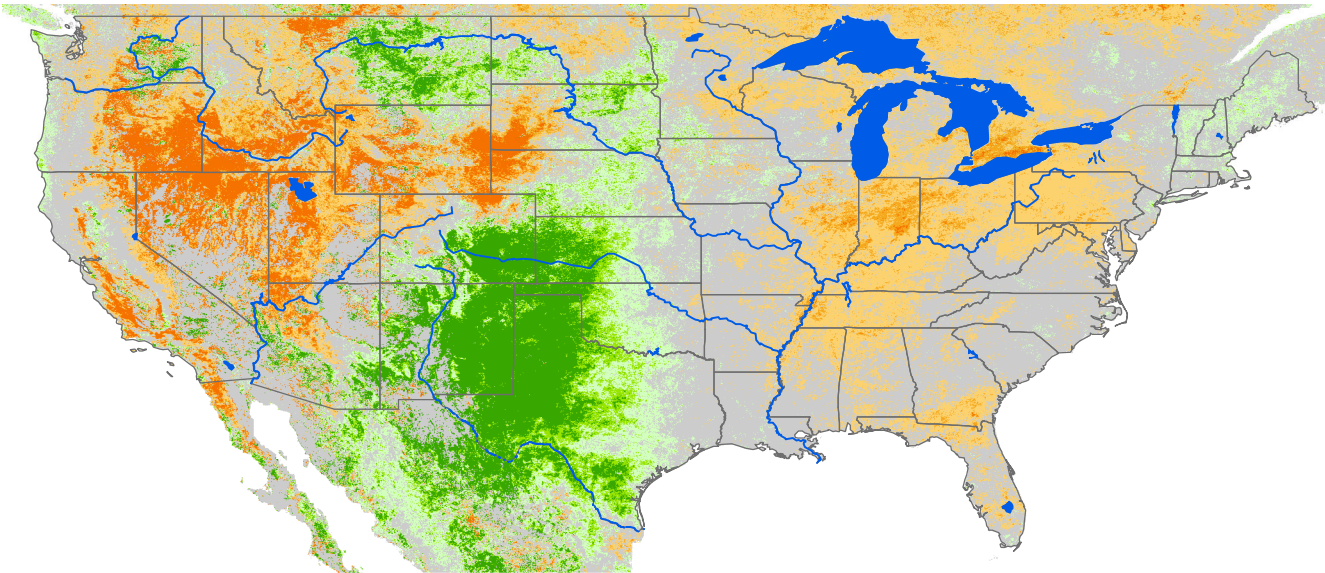

Seasonal Cumulative ET Anomaly

01 Apr - 25 Jun 2007

ET Anomaly (%)

State Water Body River