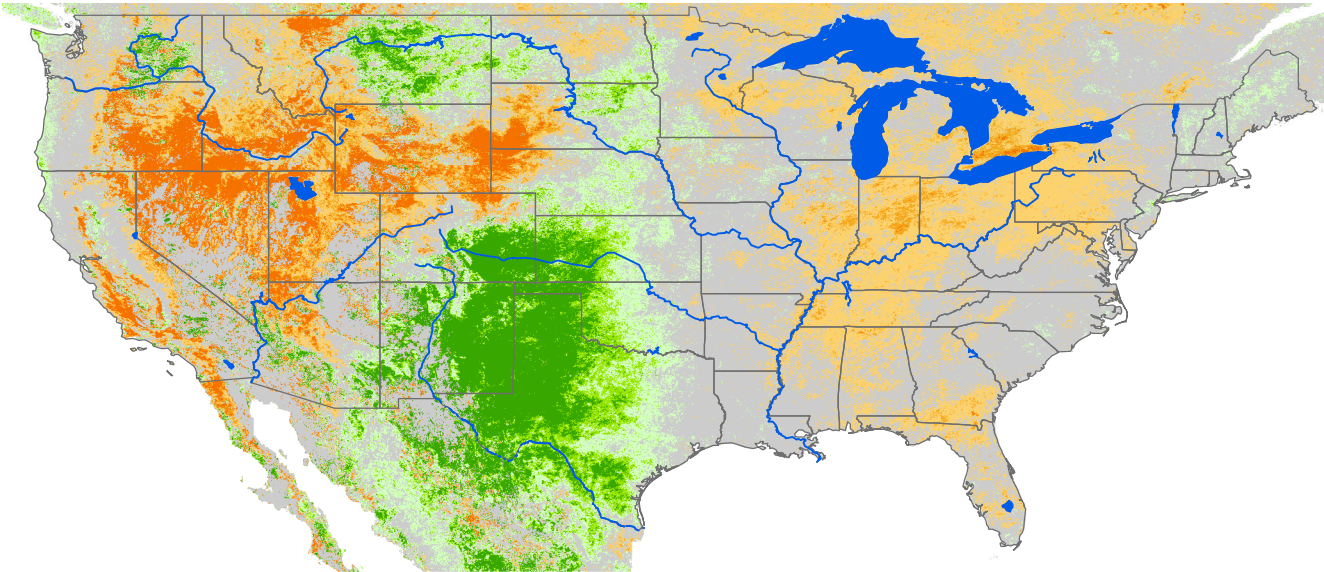

Seasonal Cumulative ET Anomaly

01 Apr - 03 Jul 2007

ET Anomaly (%)

State Water Body River