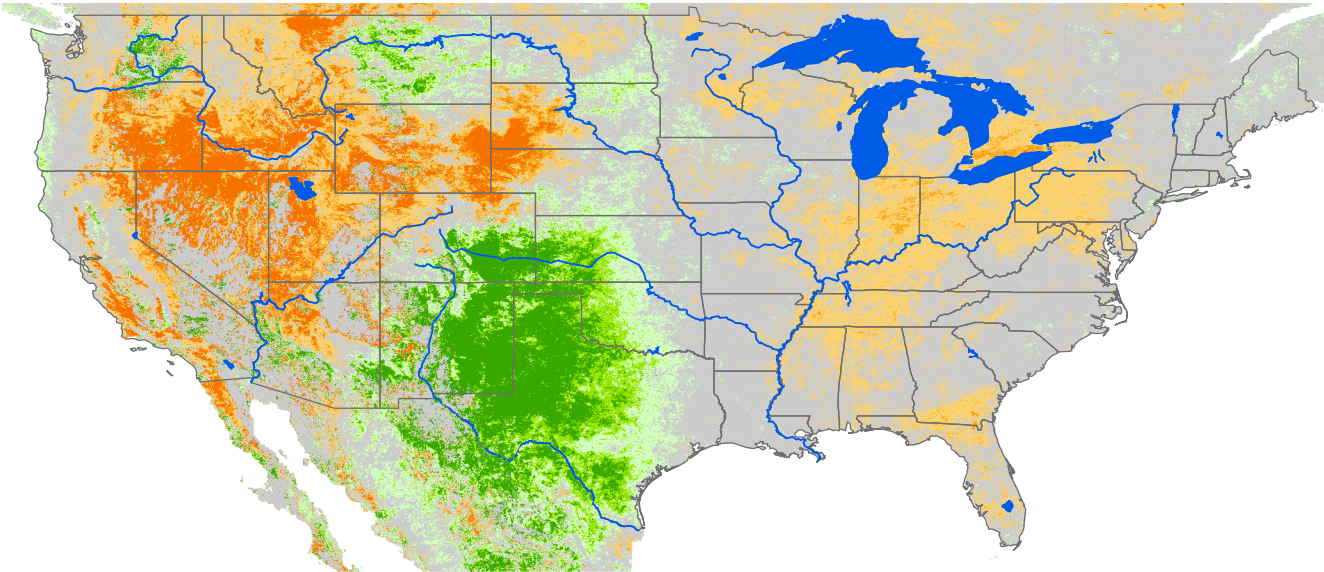

# Seasonal Cumulative ET Anomaly

## 01 Apr - 19 Jul 2007

**ET Anomaly (%)**

□ State    Water Body    River