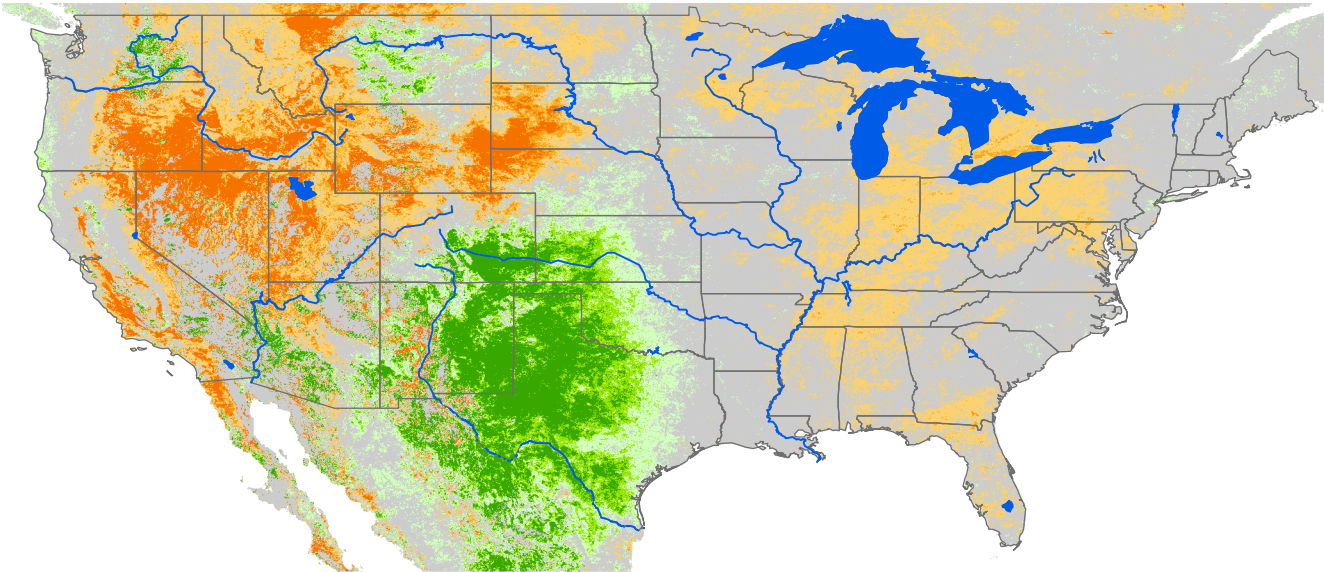

Seasonal Cumulative ET Anomaly

01 Apr - 04 Aug 2007

ET Anomaly (%)

State Water Body River