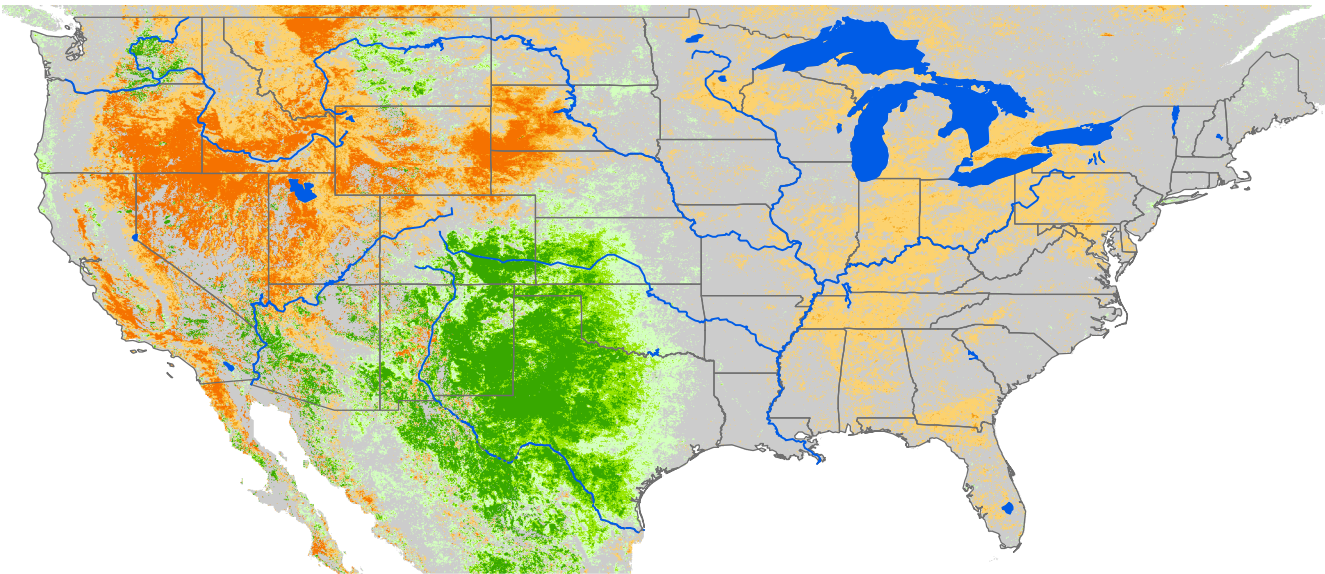

Seasonal Cumulative ET Anomaly

01 Apr - 12 Aug 2007

ET Anomaly (%)

□ State  Water Body  River