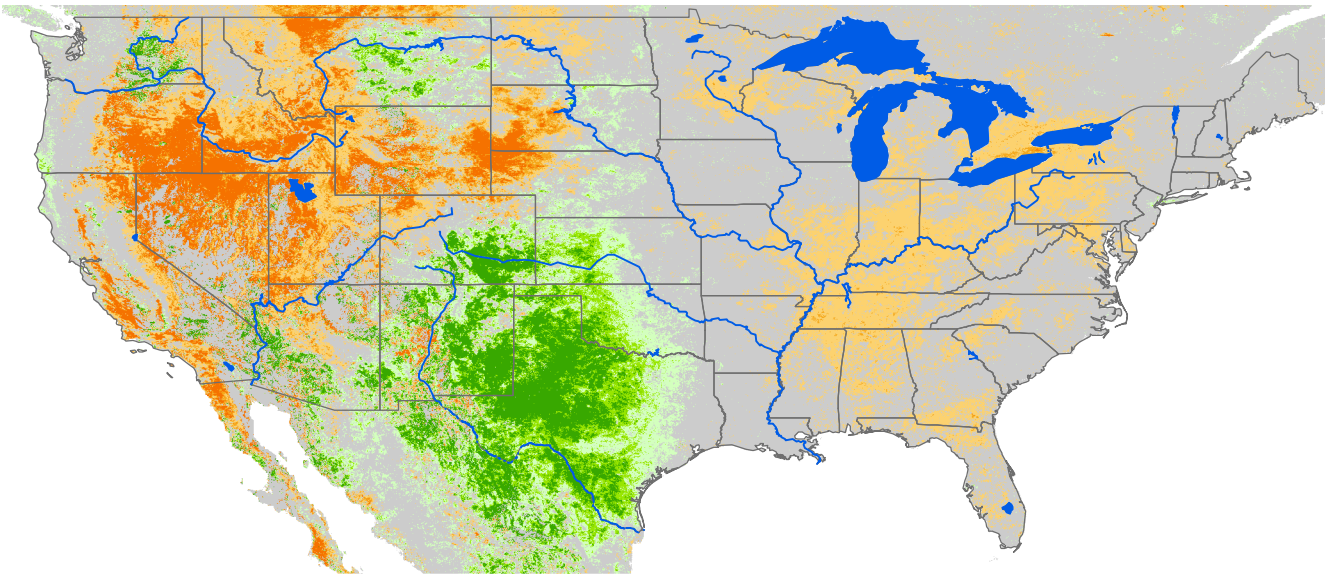

Seasonal Cumulative ET Anomaly

01 Apr - 13 Sep 2007

ET Anomaly (%)

□ State Water Body River