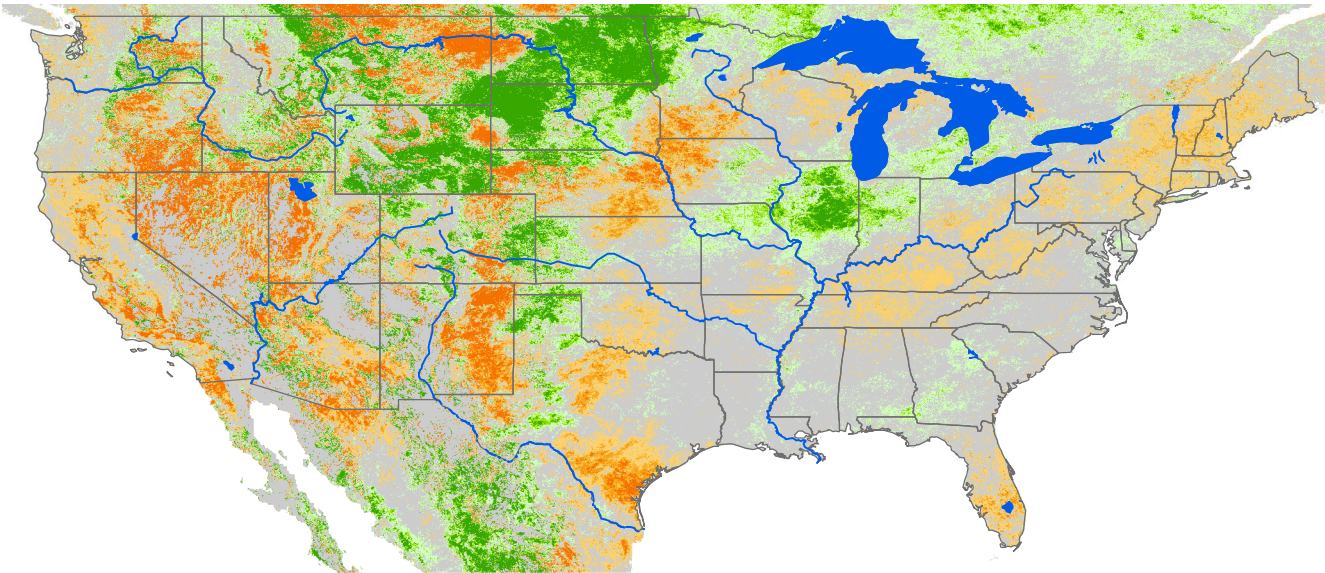

Seasonal Cumulative ET Anomaly

01 Apr - 01 Jun 2009

ET Anomaly (%)

□ State  Water Body  River