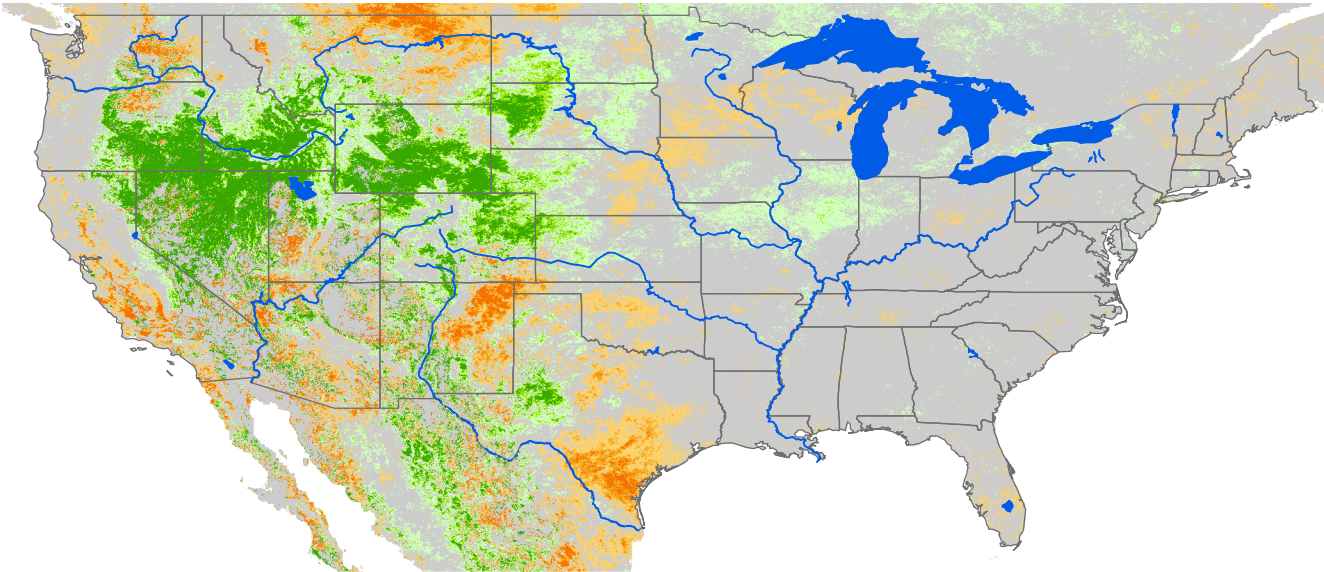

Seasonal Cumulative ET Anomaly

01 Apr - 27 Jul 2009

ET Anomaly (%)

□ State Water Body River