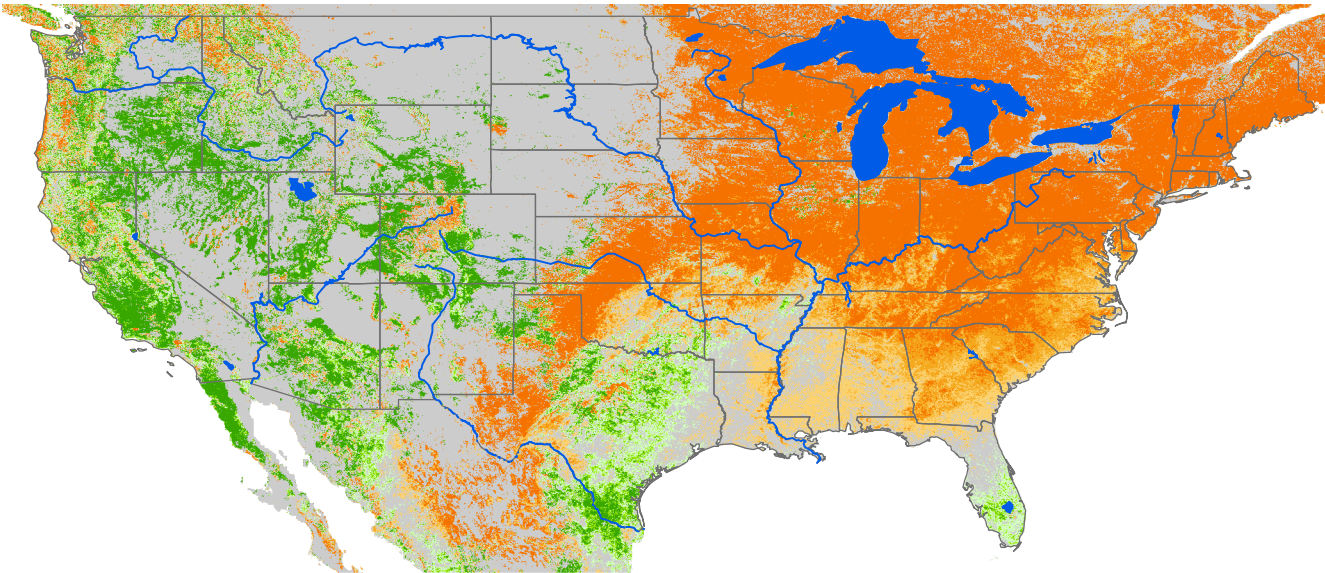

Seasonal Cumulative ET Anomaly

01 Apr - 06 Apr 2010

ET Anomaly (%)

□ State  Water Body  River