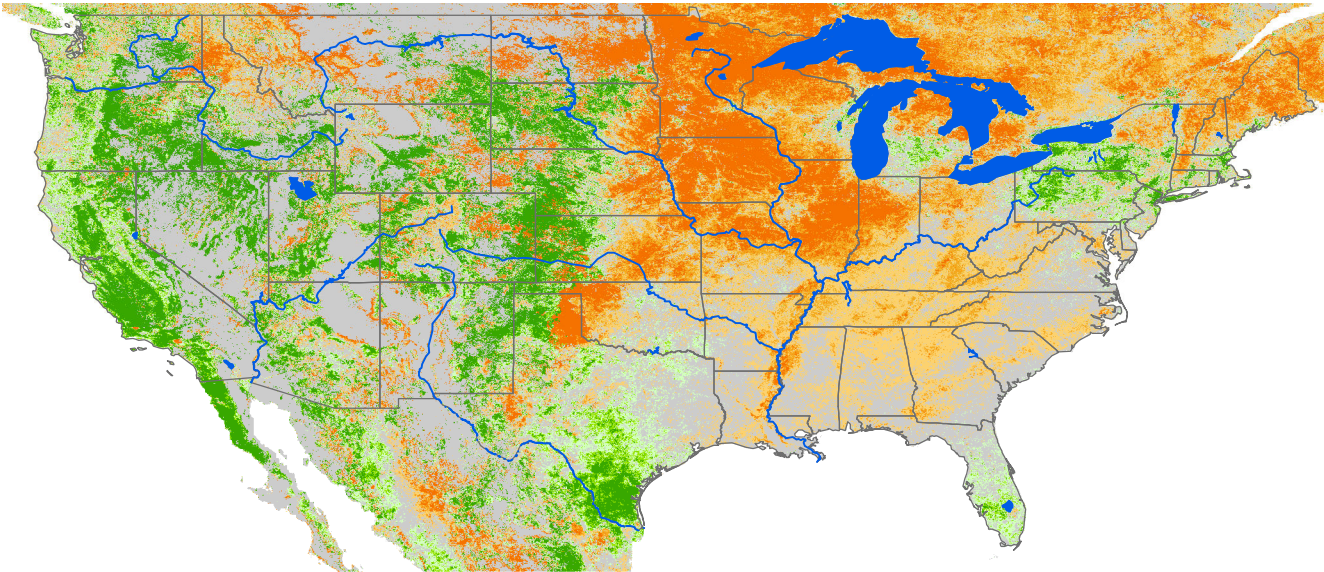

# Seasonal Cumulative ET Anomaly

## 01 Apr - 22 Apr 2010

**ET Anomaly (%)**

State Water Body River