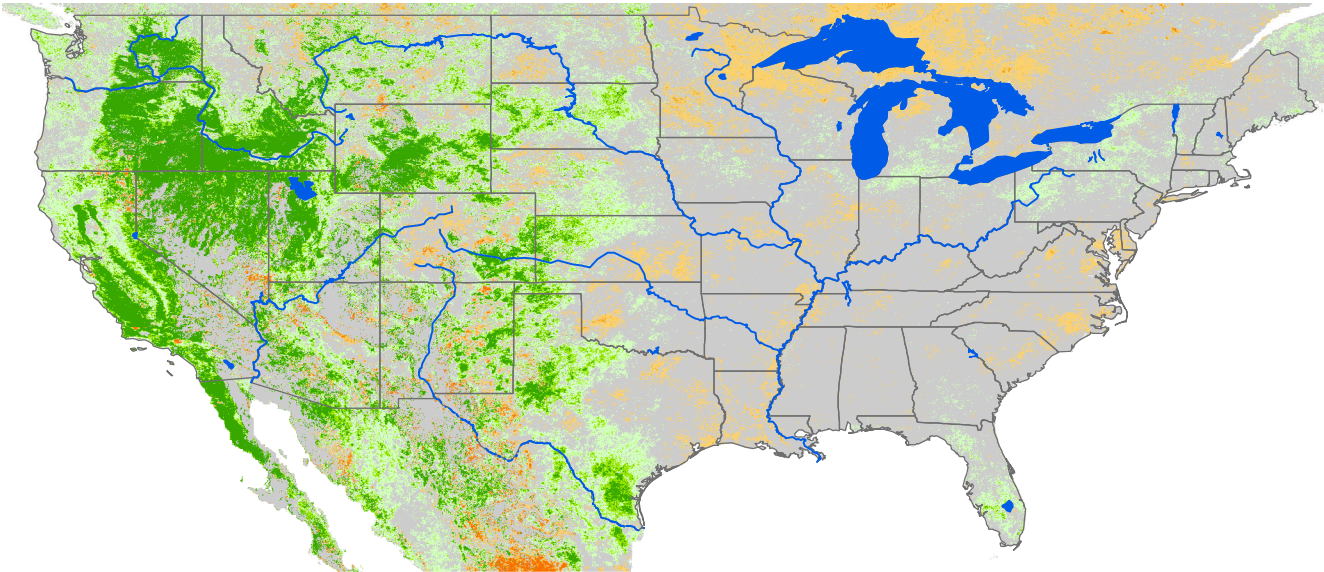

Seasonal Cumulative ET Anomaly

01 Apr - 03 Jul 2010

ET Anomaly (%)

□ State Water Body River