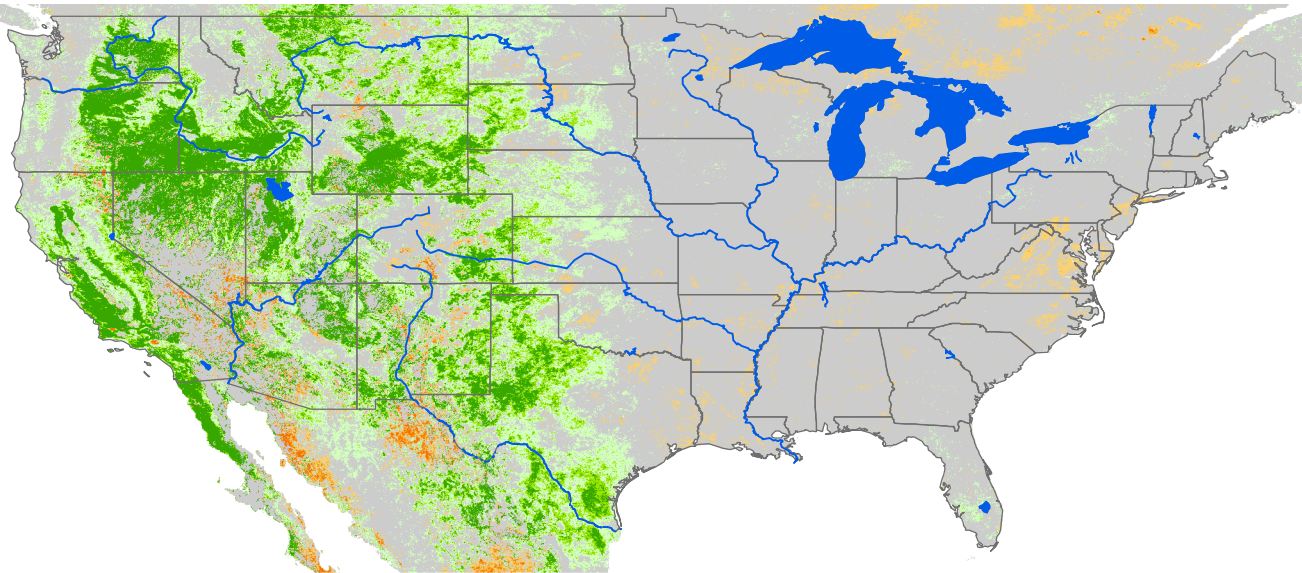

Seasonal Cumulative ET Anomaly

01 Apr - 28 Aug 2010

ET Anomaly (%)

□ State  Water Body  River