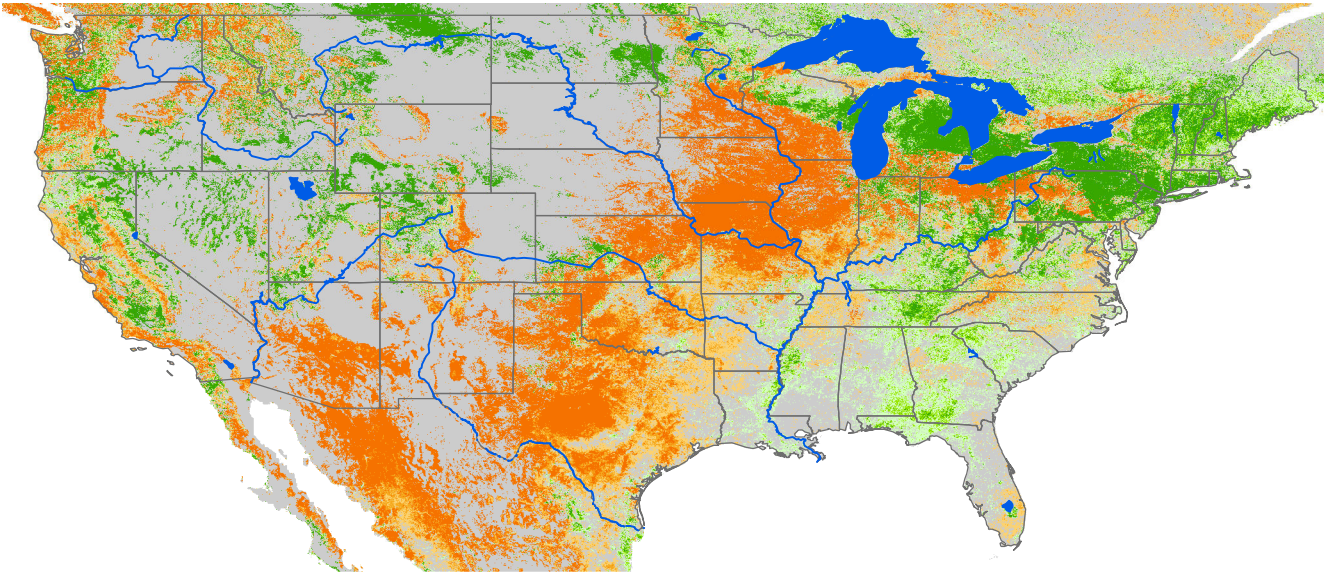

# Seasonal Cumulative ET Anomaly

## 01 Apr - 06 Apr 2011

ET Anomaly (%)

State Water Body River