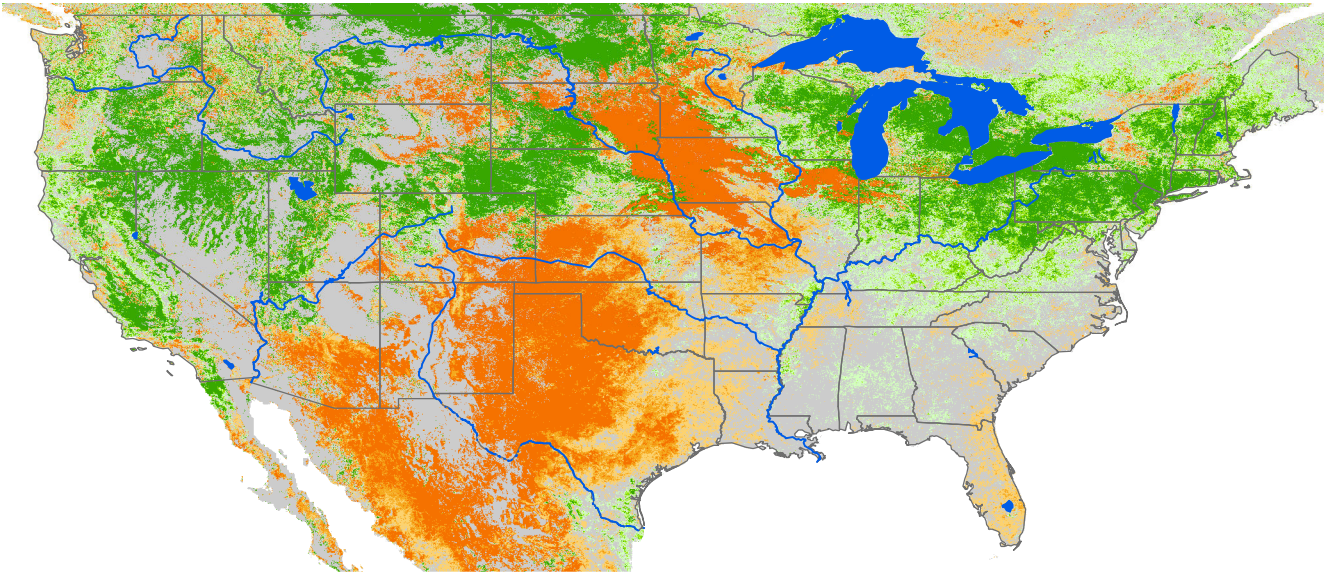

# Seasonal Cumulative ET Anomaly

## 01 Apr - 22 Apr 2011

ET Anomaly (%)

State Water Body River