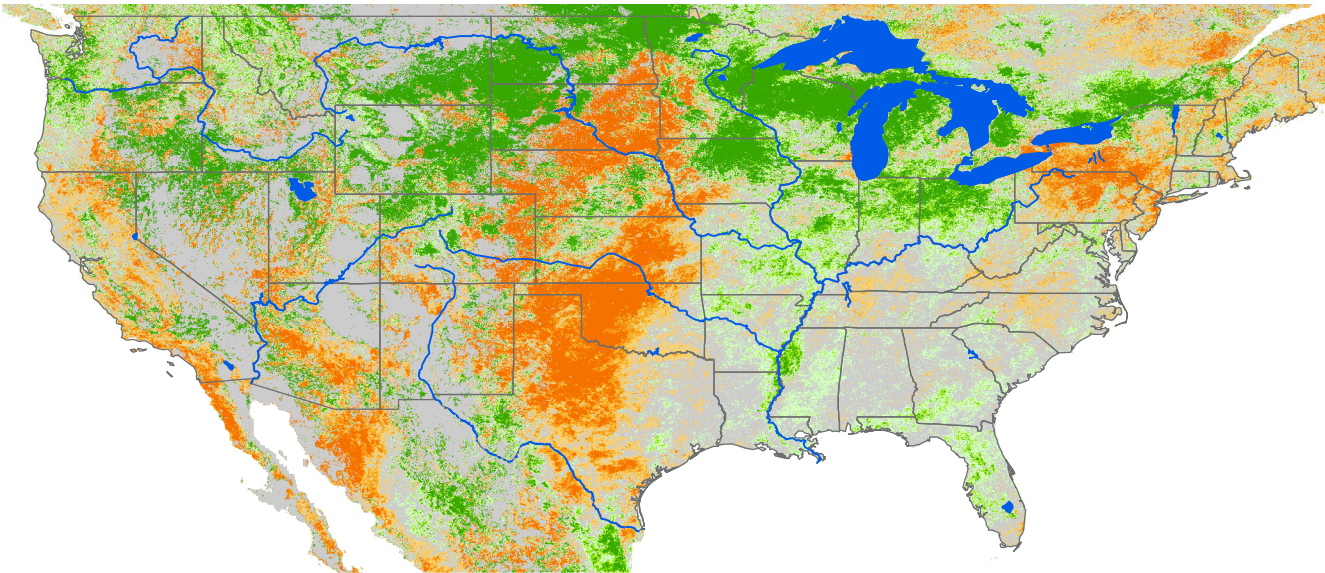

# Seasonal Cumulative ET Anomaly

## 01 Apr - 22 Apr 2014

### ET Anomaly (%)

State Water Body River