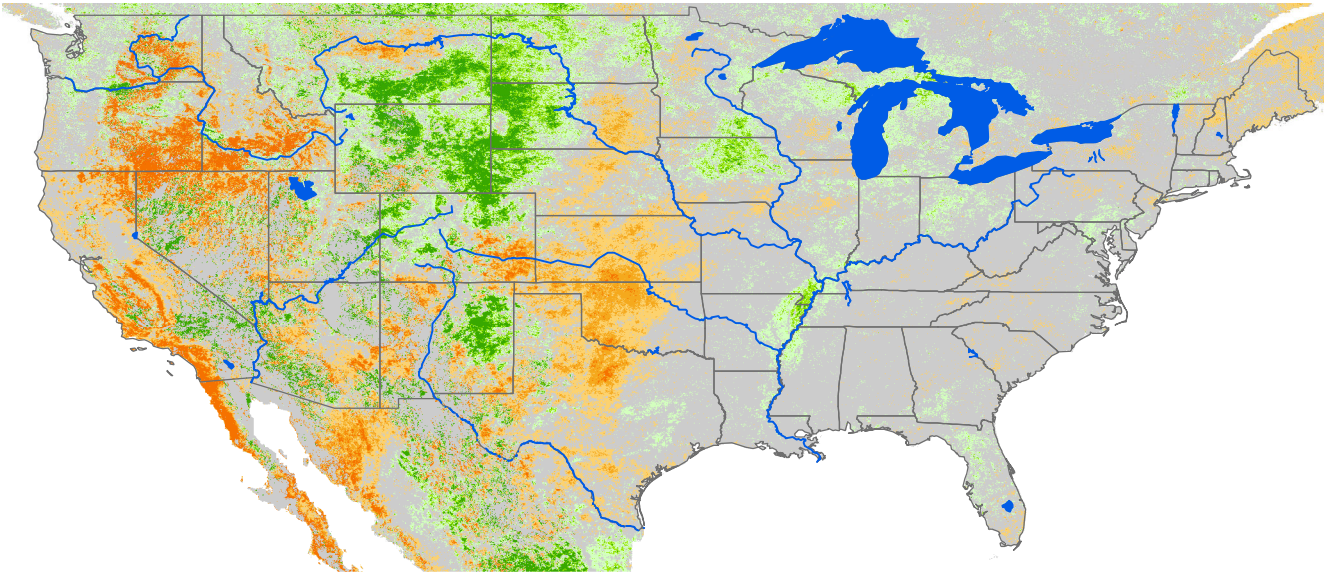

# Seasonal Cumulative ET Anomaly

## 01 Apr - 03 Jul 2014

**ET Anomaly (%)**

□ State     Water Body     River