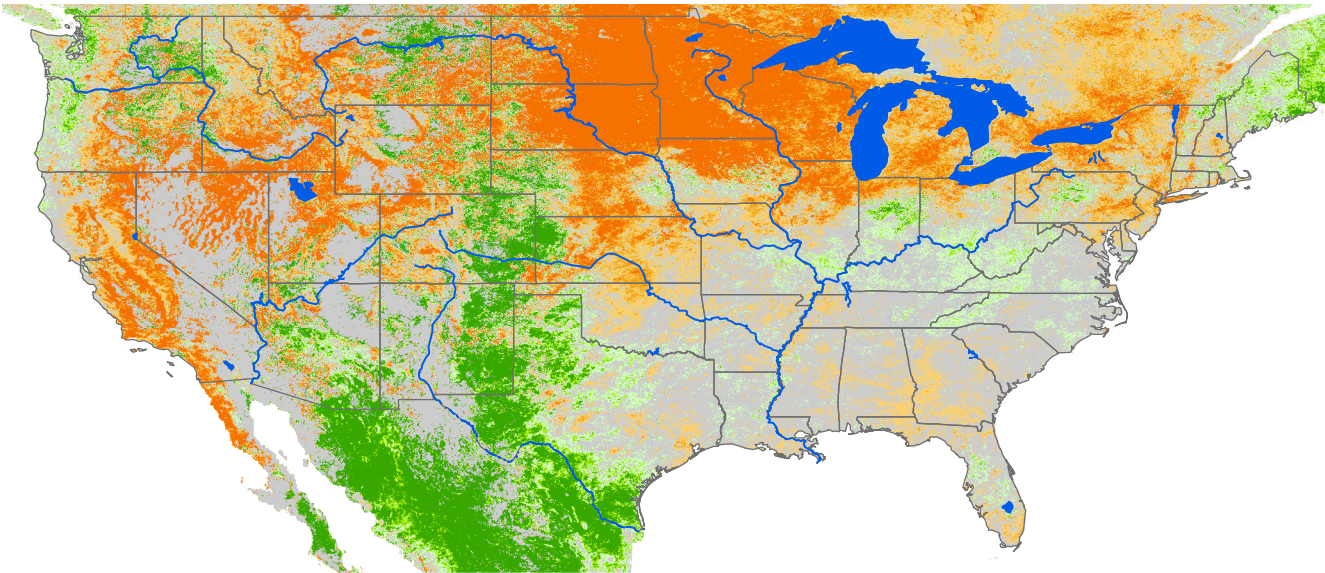

# Seasonal Cumulative ET Anomaly

### ET Anomaly (%)

State Water Body River