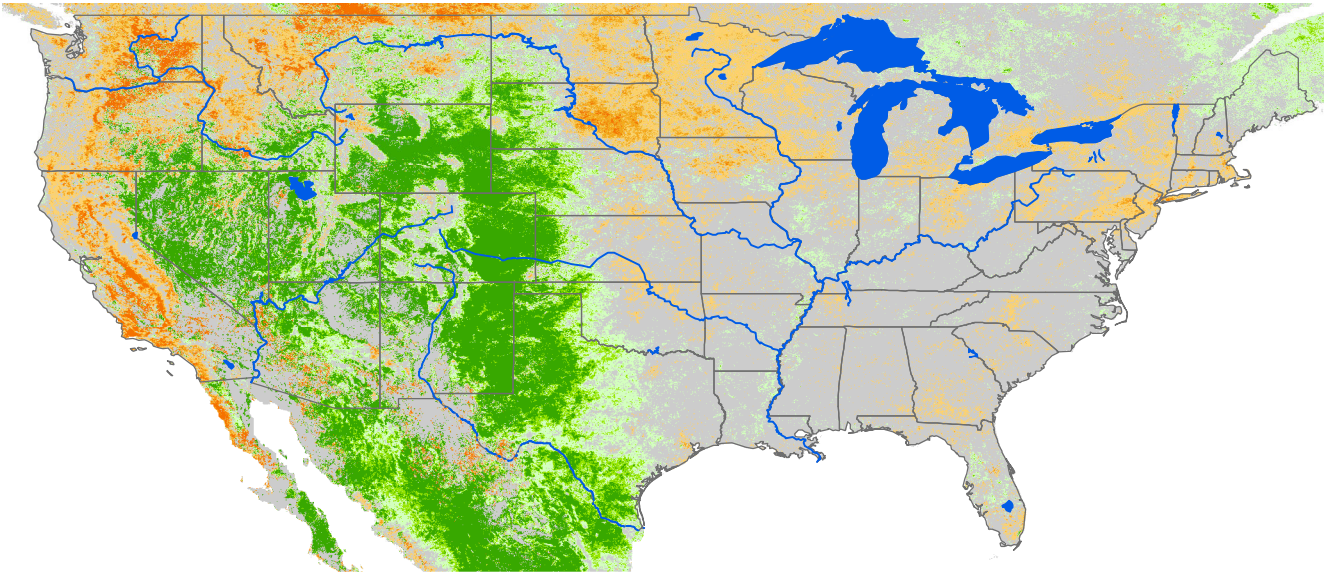

# Seasonal Cumulative ET Anomaly

## 01 Apr - 25 Jun 2015

### ET Anomaly (%)

State Water Body River