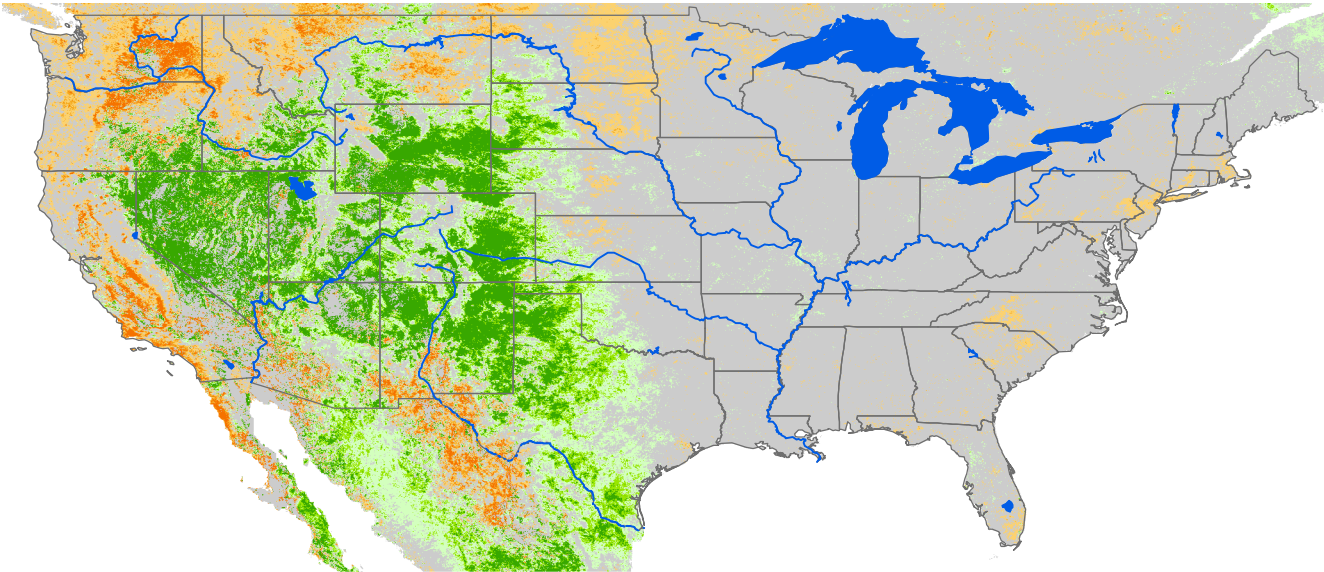

# Seasonal Cumulative ET Anomaly

## 01 Apr - 21 Sep 2015

**ET Anomaly (%)**

□ State    Water Body    River