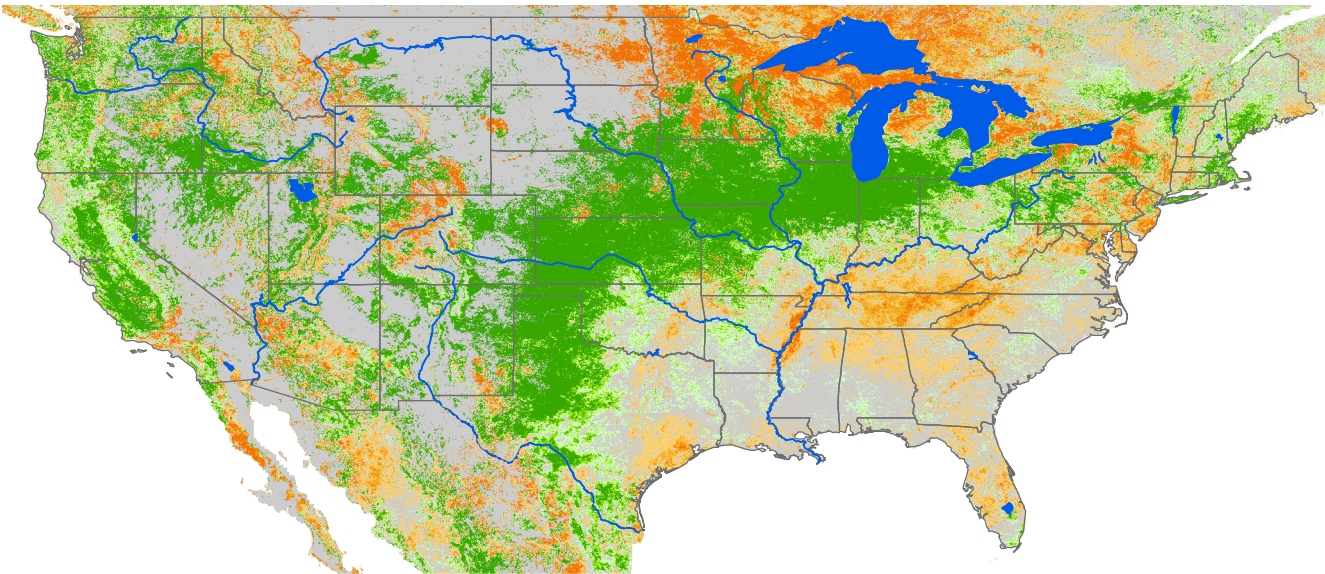

# Seasonal Cumulative ET Anomaly

## 01 Apr - 14 Apr 2017

### ET Anomaly (%)

State Water Body River