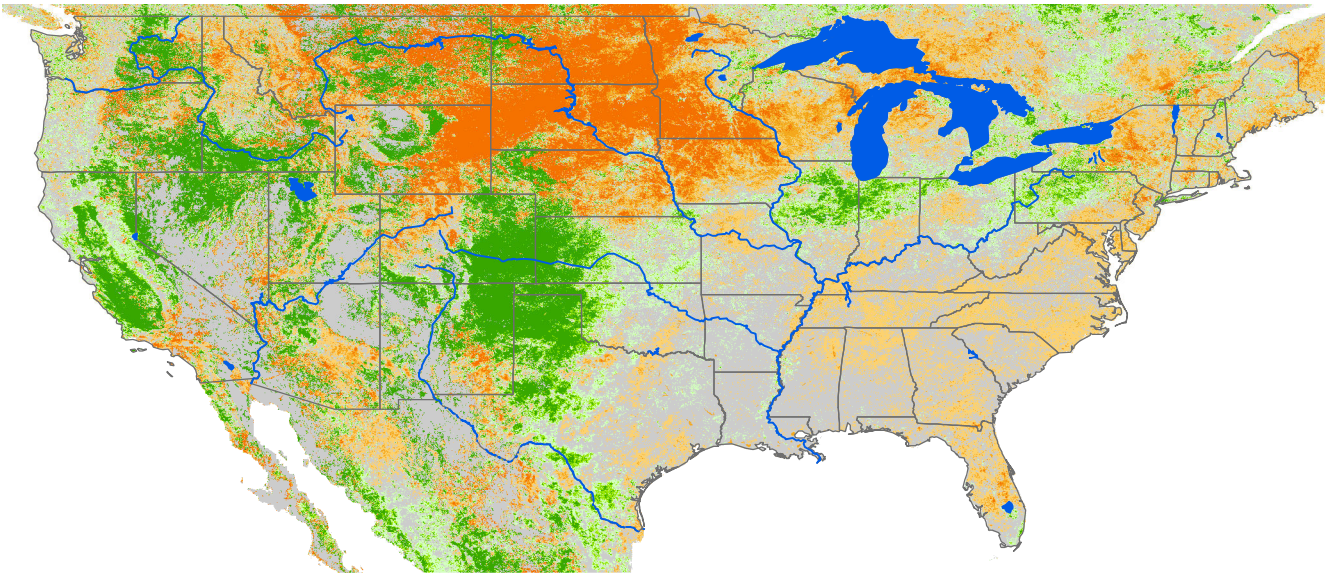

# Seasonal Cumulative ET Anomaly

## 01 Apr - 16 May 2017

### ET Anomaly (%)

State Water Body River