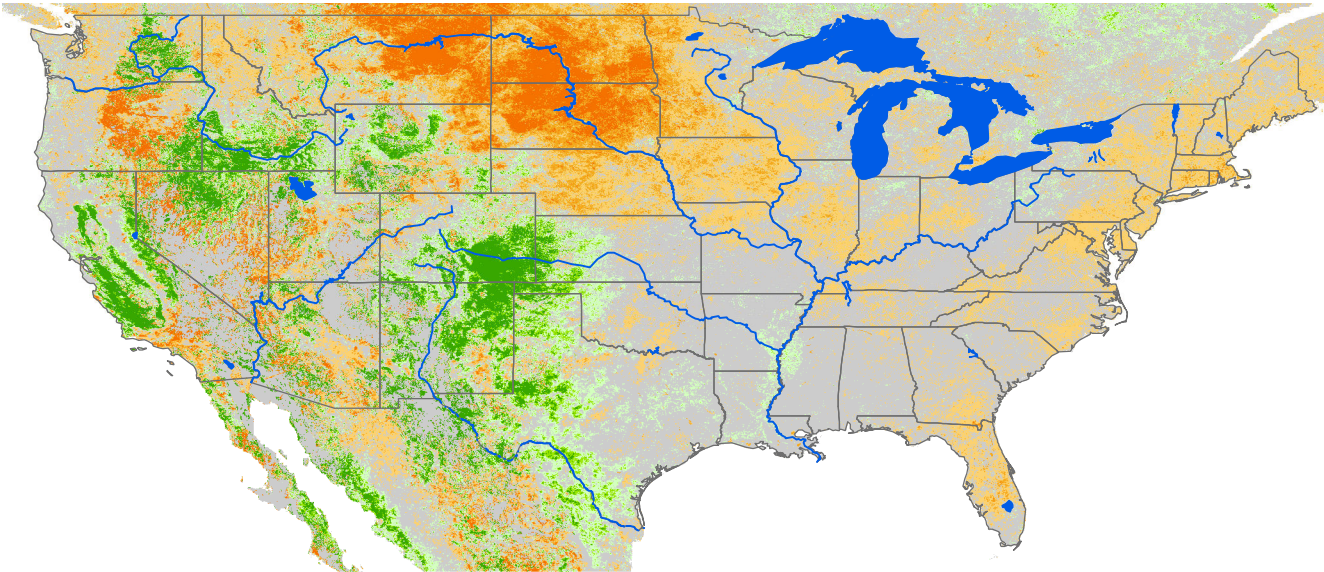

# Seasonal Cumulative ET Anomaly

## 01 Apr - 03 Jul 2017

ET Anomaly (%)

State Water Body River