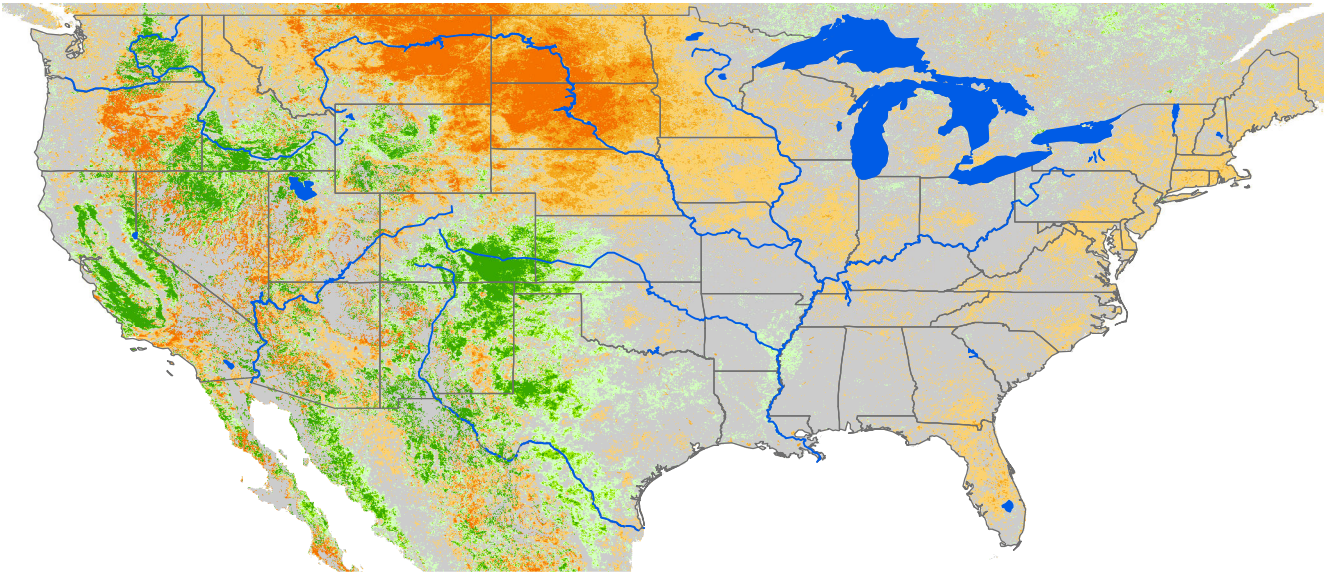

Seasonal Cumulative ET Anomaly

01 Apr - 19 Jul 2017

ET Anomaly (%)

□ State Water Body River