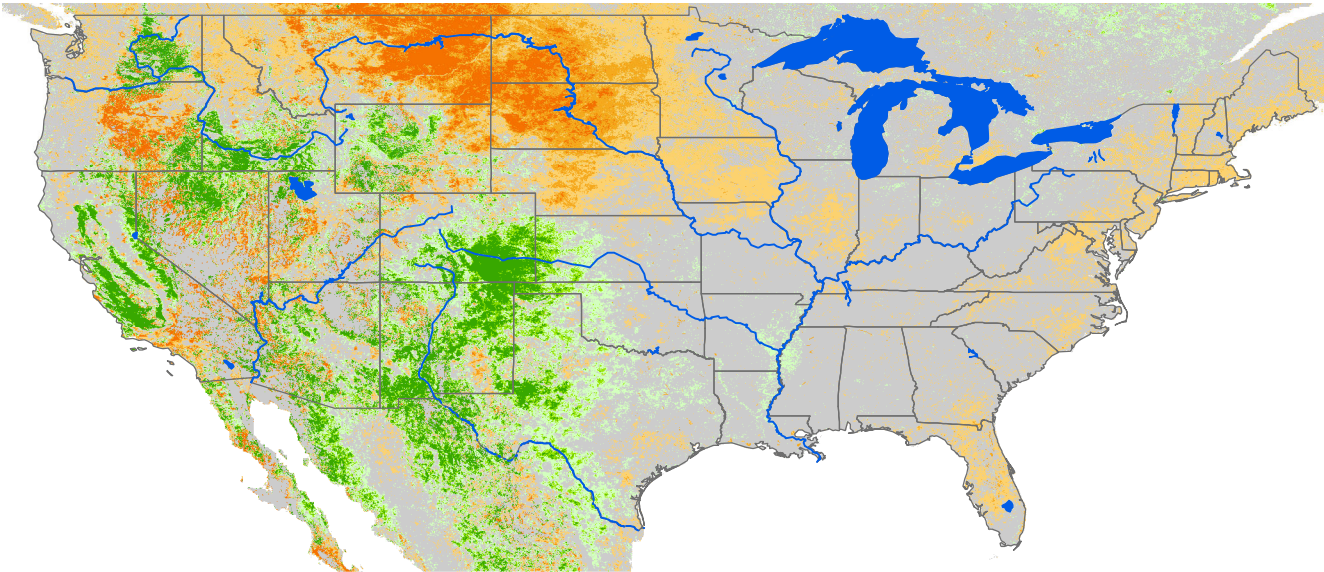

# Seasonal Cumulative ET Anomaly

## 01 Apr - 12 Aug 2017

ET Anomaly (%)

State Water Body River