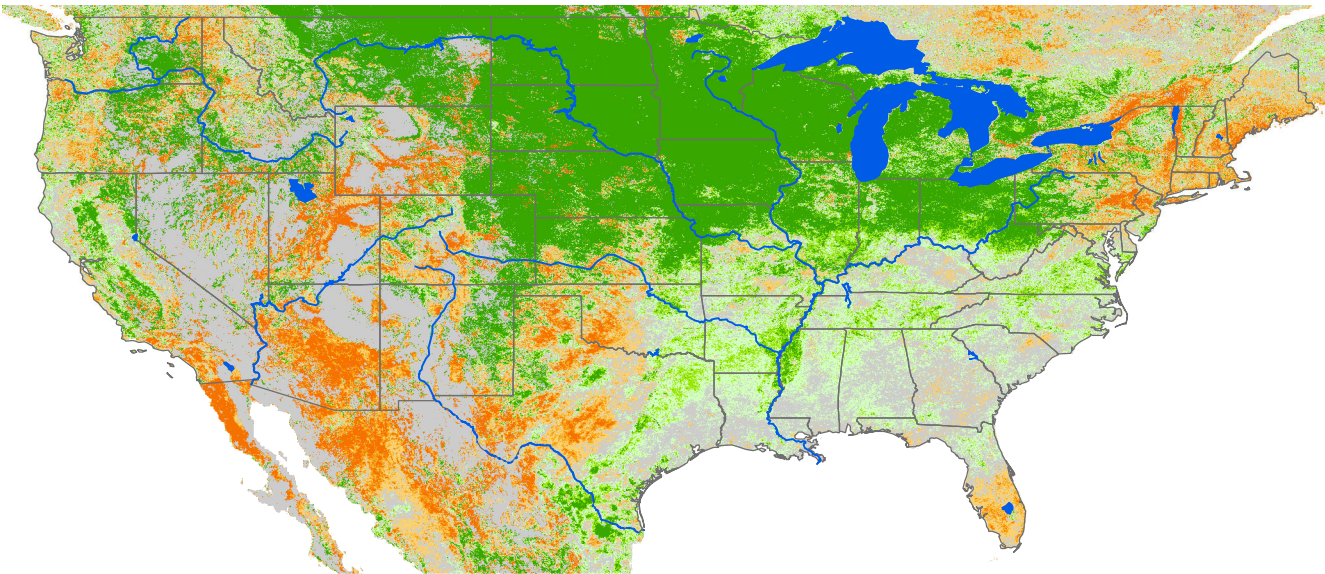

Seasonal Cumulative ET Anomaly

01 Apr - 22 Apr 2018

ET Anomaly (%)

 State  Water Body  River