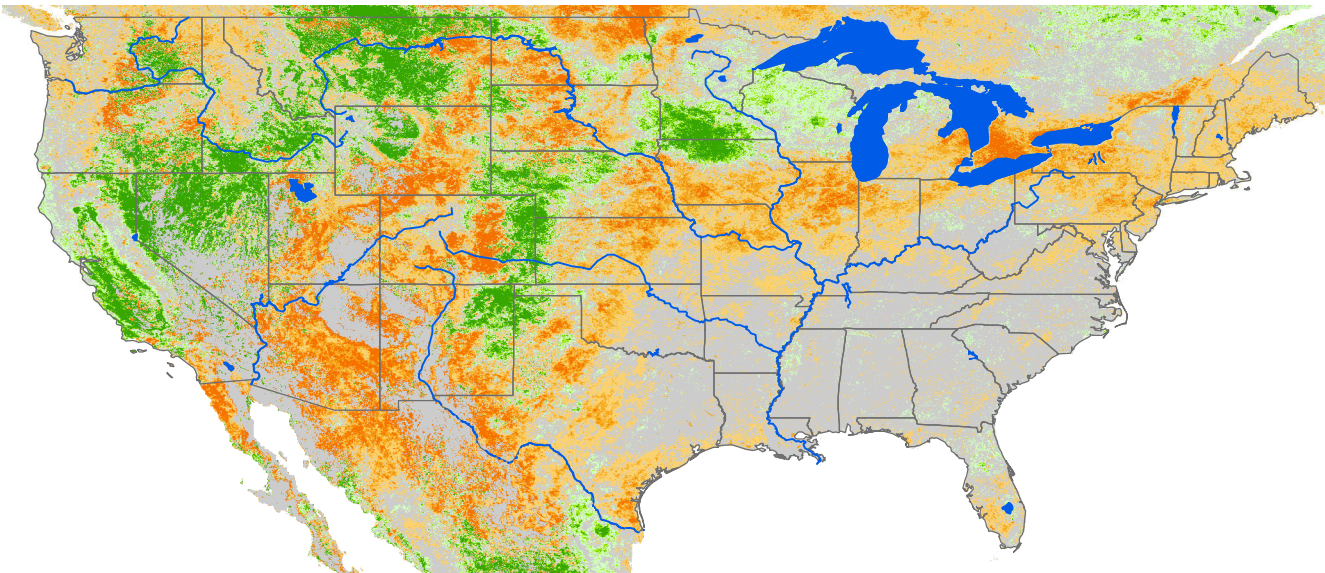

# Seasonal Cumulative ET Anomaly

## 01 Apr - 09 Jun 2018

### ET Anomaly (%)

State Water Body River