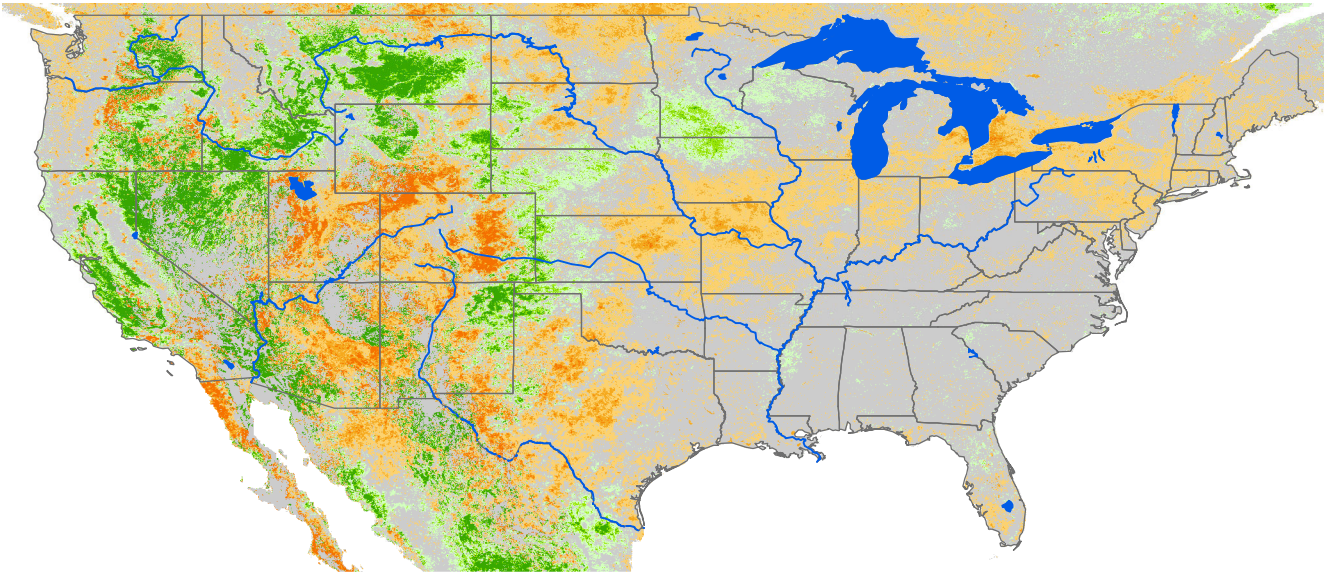

# Seasonal Cumulative ET Anomaly

## 01 Apr - 19 Jul 2018

**ET Anomaly (%)**

□ State    Water Body    River