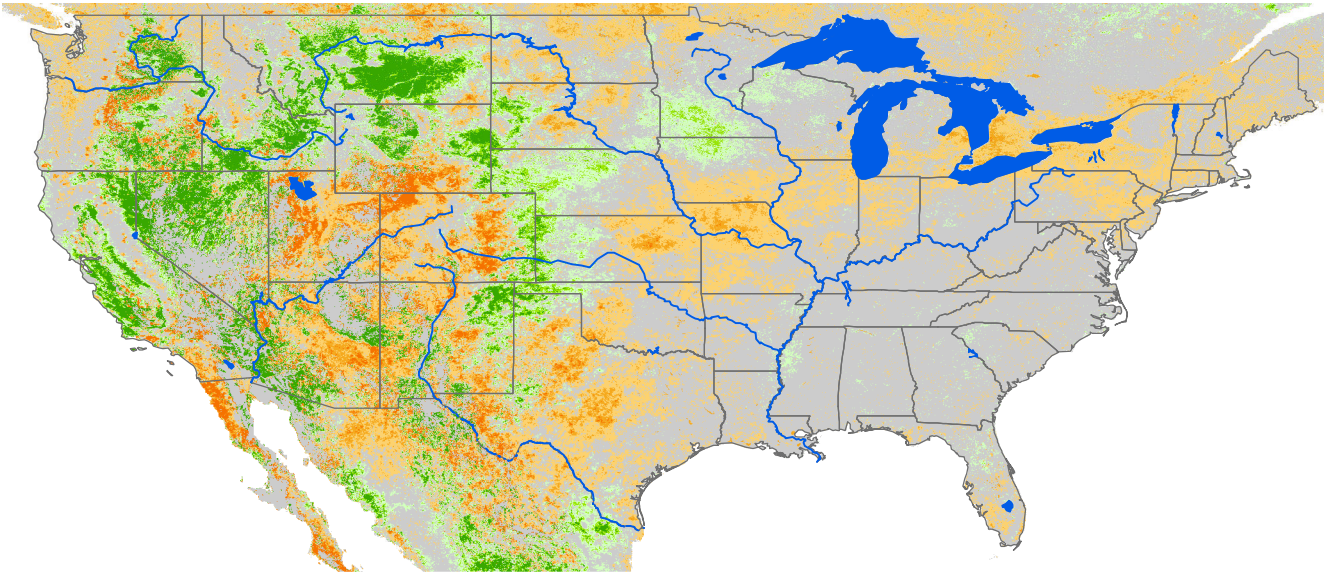

# Seasonal Cumulative ET Anomaly

## 01 Apr - 27 Jul 2018

**ET Anomaly (%)**

State Water Body River