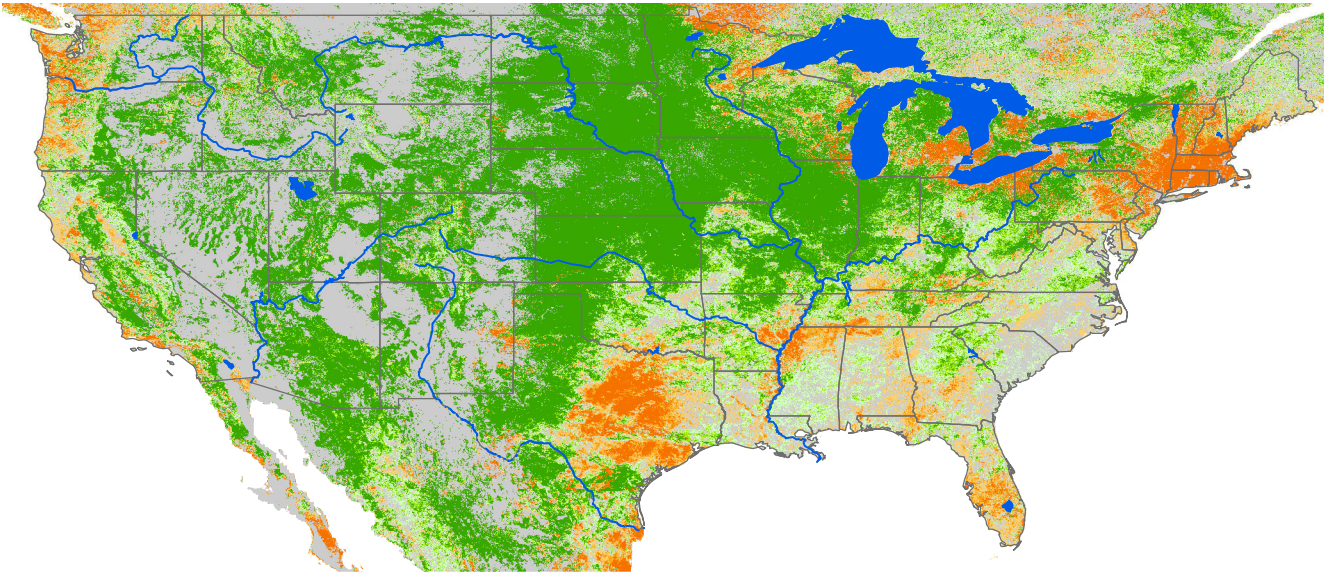

Seasonal Cumulative ET Anomaly

01 Apr - 06 Apr 2019

ET Anomaly (%)

□ State  Water Body  River