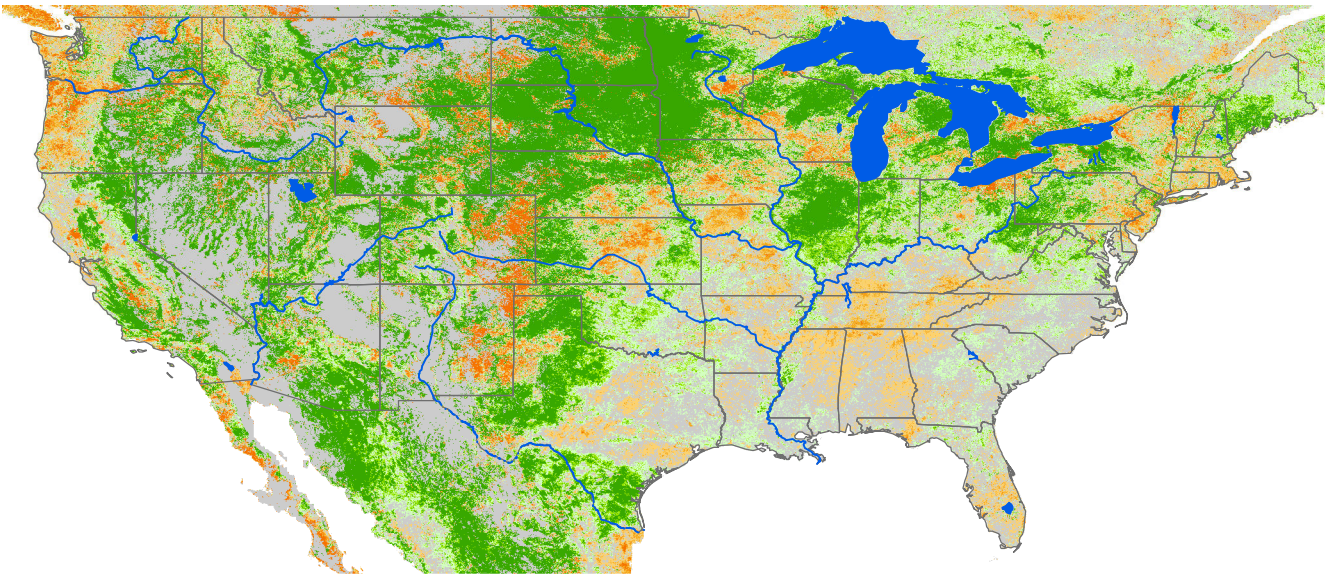

# Seasonal Cumulative ET Anomaly

## 01 Apr - 22 Apr 2019

### ET Anomaly (%)

State Water Body River