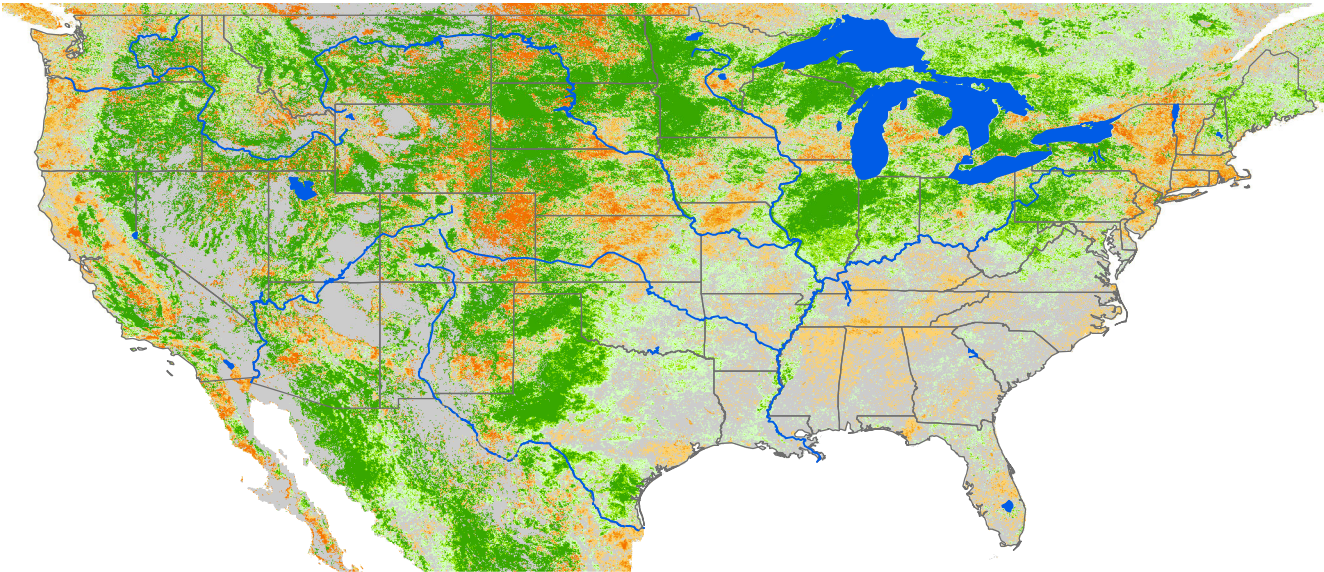

Seasonal Cumulative ET Anomaly

01 Apr - 30 Apr 2019

ET Anomaly (%)

□ State Water Body River