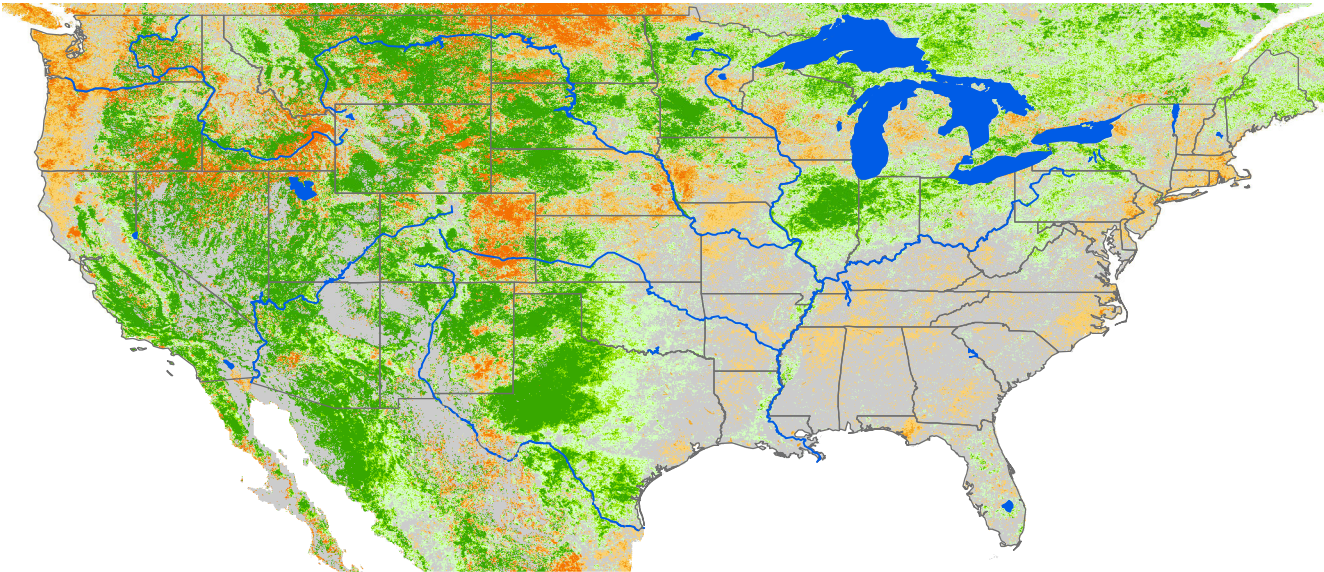

Seasonal Cumulative ET Anomaly

01 Apr - 24 May 2019

ET Anomaly (%)

State Water Body River