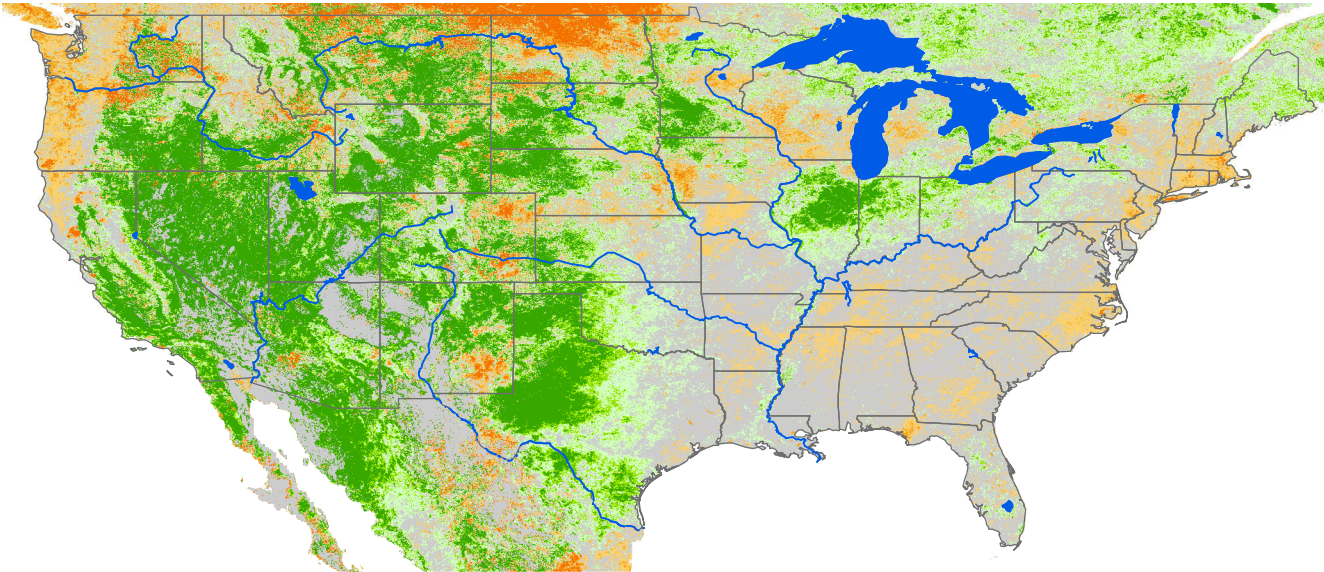

# Seasonal Cumulative ET Anomaly

## 01 Apr - 01 Jun 2019

### ET Anomaly (%)

State Water Body River