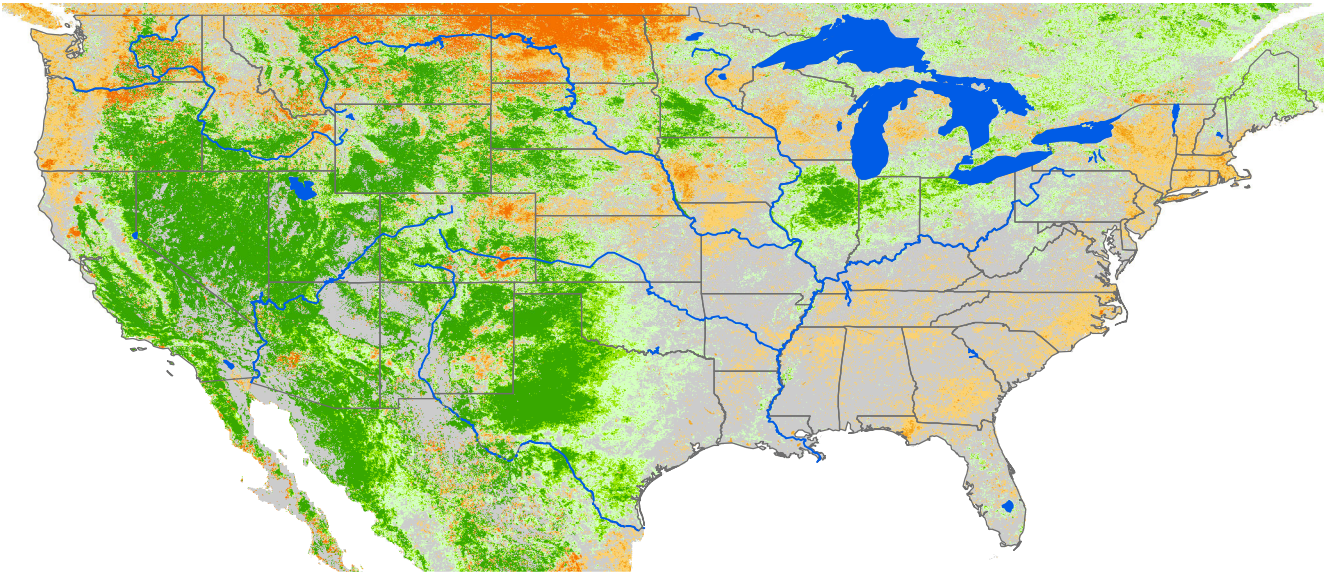

Seasonal Cumulative ET Anomaly

01 Apr - 09 Jun 2019

ET Anomaly (%)

State Water Body River